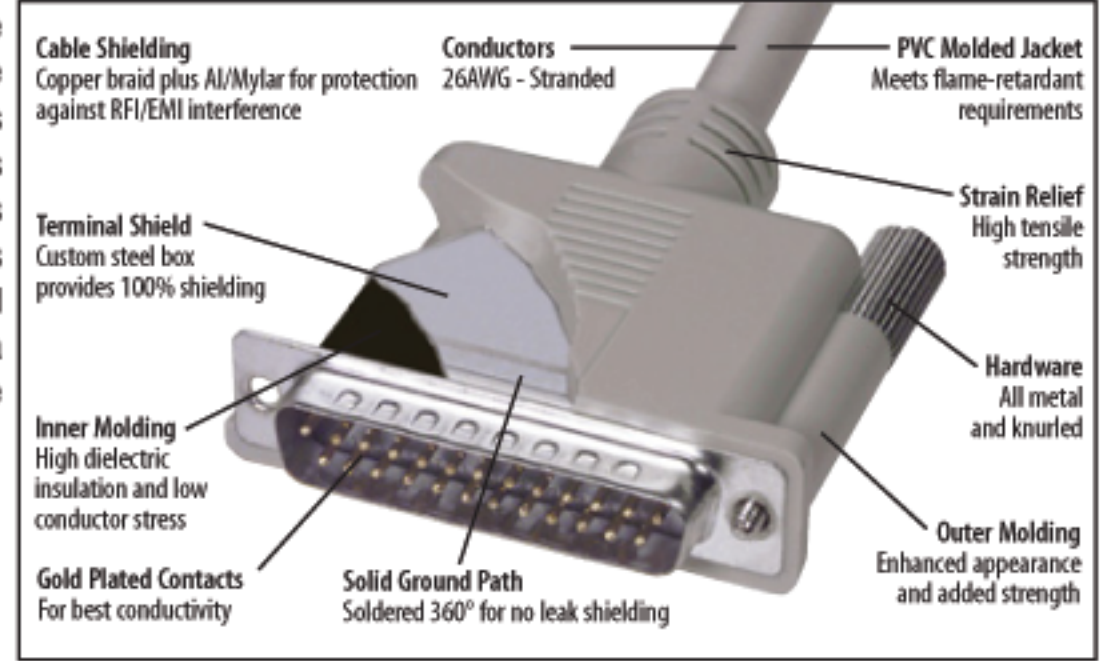

Premium Molded D-sub Cable, DB25 Male / Female, 25 ft

Features for this product

- Foil plus braid shield provides maximum protection against EMI/RFI
- All lines wired straight through for extending serial devices
- Hex nuts on female connectors are removable to expose 4-40 thumbscrews
- Gold plated contacts provide reliable connections with repeated mating cycles
- DB25 male to female connectors, lengths range from 2.5 ft. to 50 ft.

L-com's top of the line offering of D-sub cable assemblies provide maximum protection against data corrupting EMI/RFI. Double shielded cable (copper braid plus aluminum mylar foil) and a custom steel internal enclosure separate these cables from any off the shelf D-sub cable on the market. Ideal for any electrically noisy environment where fans, motors or switches are nearby. Custom lengths and pinouts are available with modest minimum requirements.

Premium D-Sub Cable Assemblies - Fully Populated and Double Shielded

The CS2N Series of D-Sub cable assemblies is our top of the line D-Sub cabling offering. These cables offer the best features for those applications where only the best will do. The bulk cable utilizes 26AWG stranded conductors with double shielding (copper braid plus aluminum mylar foil) and flexible PVC jacket. Fully molded backshells also have a unique stamped steel internal enclosure that provides the ultimate in shielding performance. Mounting is done via rugged 4-40 thumbscrews that are easy to grip without the need for a screwdriver. Hex nuts on female connectors are removable to expose 4-40 thumbscrews. Color: Light Gray.