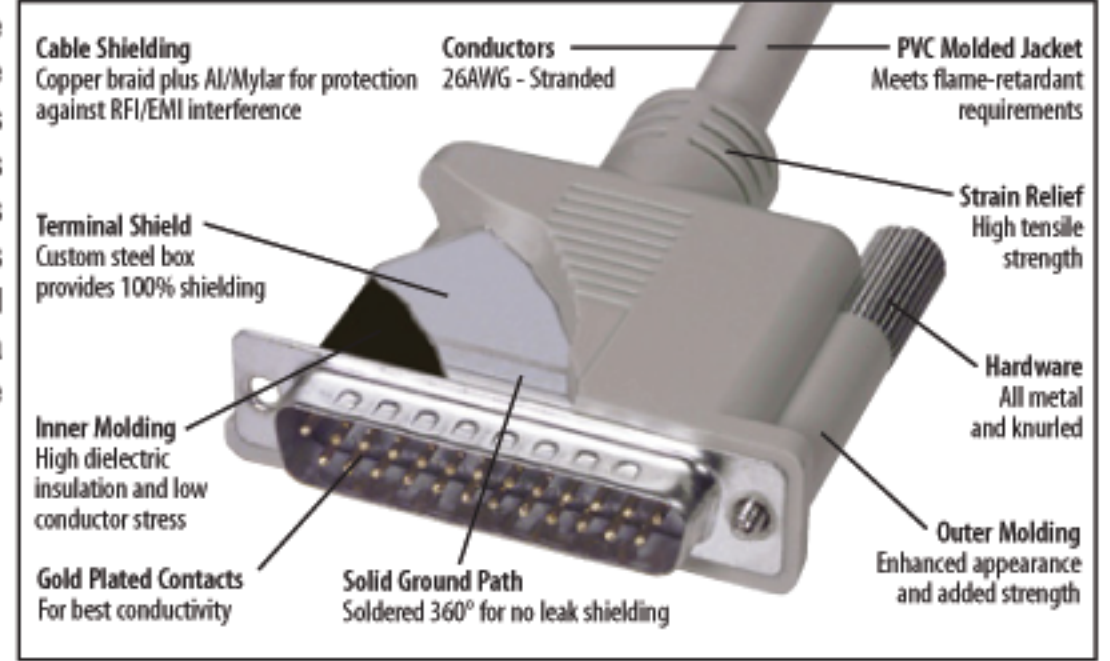

Premium Molded D-sub Cable, DB25 Male / Male, 50 ft

Features for this product

- Foil plus braid shield provides maximum protection against EMI/RFI
- Custom stamped steel internal enclosure provides 100% shielding and a robust strain relief
- Molded backshells provide durability and increased strength at cable entry point
- Gold plated contacts provide reliable connections with repeated mating cycles
- DB25 male to male connectors, lengths range from 2.5 ft. to 50 ft.

L-com's top of the line offering of D-sub cable assemblies provide maximum protection against data corrupting EMI/RFI. Double shielded cable (copper braid plus aluminum mylar foil) and a custom steel internal enclosure separate these cables from any off the shelf D-sub cable on the market. Ideal for any electrically noisy environment where fans, motors or switches are nearby. Custom lengths and pinouts are available with modest minimum requirements.

Premium D-Sub Cable Assemblies - Fully Populated and Double Shielded

The CS2N Series of D-Sub cable assemblies is our top of the line D-Sub cabling offering. These cables offer the best features for those applications where only the best will do. The bulk cable utilizes 26AWG stranded conductors with double shielding (copper braid plus aluminum mylar foil) and flexible PVC jacket. Fully molded backshells also have a unique stamped steel internal enclosure that provides the ultimate in shielding performance. Mounting is done via rugged 4-40 thumbscrews that are easy to grip without the need for a screwdriver. Hex nuts on female connectors are removable to expose 4-40 thumbscrews. Color: Light Gray.