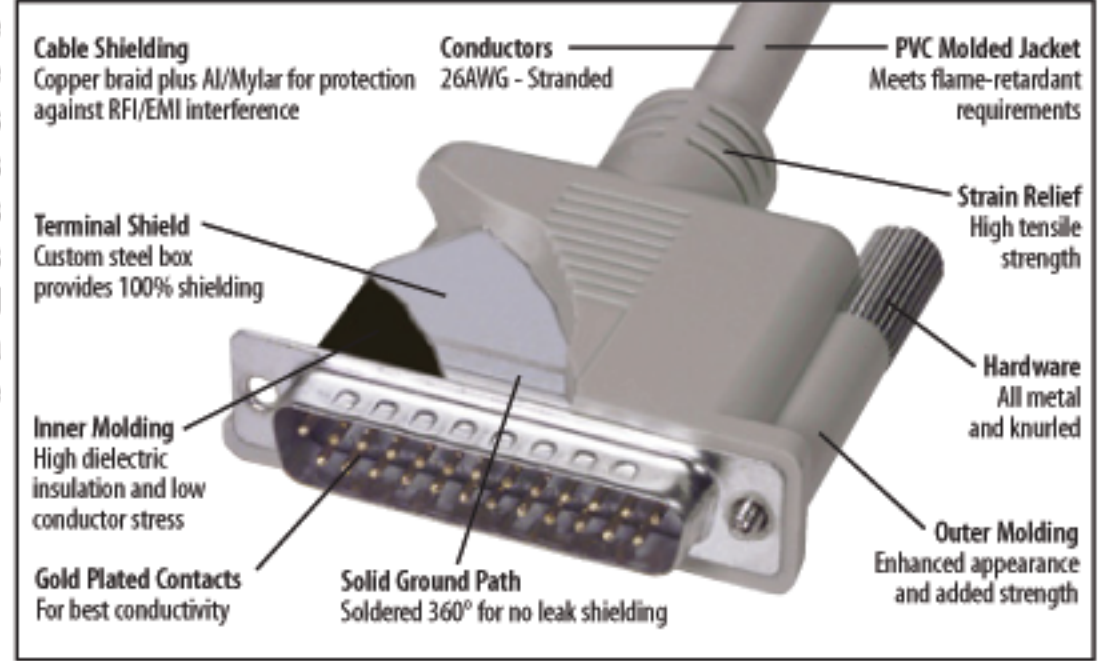

Premium Molded D-sub Cable, DB9 Male / Female, 25 ft

Features for this product

- Foil plus braid shield provides maximum protection against EMI/RFI
- All lines wired straight through for extending serial devices
- Hex nuts on female connectors are removable to expose 4-40 thumbscrews
- Gold plated contacts provide reliable connections with repeated mating cycles
- DB9 male to female connectors, lengths range from 2.5 ft. to 50 ft.

L-com's top of the line offering of D-sub cable assemblies provide maximum protection against data corrupting EMI/RFI. Double shielded cable (copper braid plus aluminum mylar foil) and a custom steel internal enclosure separate these cables from any off the shelf D-sub cable on the market. Ideal for any electrically noisy environment where fans, motors or switches are nearby. Custom lengths and pinouts are available with modest minimum requirements.

Premium D-Sub Cable Assemblies - Fully Populated and Double Shielded

The CS2N Series of D-Sub cable assemblies is our top of the line D-Sub cabling offering. These cables offer the best features for those applications where only the best will do. The bulk cable utilizes 26AWG stranded conductors with double shielding (copper braid plus aluminum mylar foil) and flexible PVC jacket. Fully molded backshells also have a unique stamped steel internal enclosure that provides the ultimate in shielding performance. Mounting is done via rugged 4-40 thumbscrews that are easy to grip without the need for a screwdriver. Hex nuts on female connectors are removable to expose 4-40 thumbscrews. Color: Light Gray.