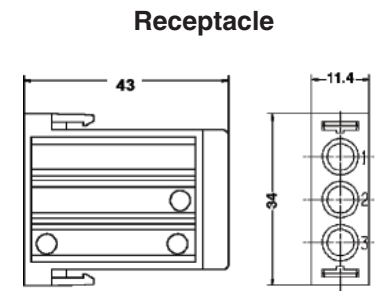

EPIC® Rectangular Connectors

MC Series Plugs & Receptacles

3 CONTACT COAX MODULES

Rated Voltage:
250V

Cable Sizes:
RG 58

Impedance:
50 Ohm

Plug	Receptacle
10399200	10399300

DIN 41612

Contacts Sold Separately

COAX CONTACTS

Pin	Socket
11214200	11219200

TOOLS

Crimp Dies
11147130

Crimp Tool
11147000

Removal Tool
11171100