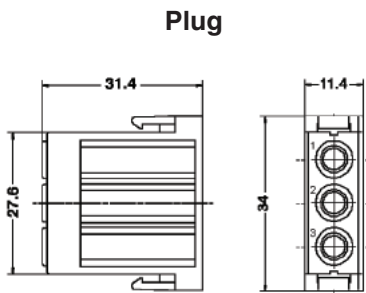

EPIC® Rectangular Connectors

MC Series Plugs & Receptacles

3 CONTACT COAX MODULES

Rated Voltage:
250V

Cable Sizes:
RG 58

Impedance:
50 Ohm

Plug	Receptacle
10399200	10399300

DIN 41612

Contacts Sold Separately

COAX CONTACTS

Pin	Socket
11214200	11219200

TOOLS

Crimp Dies
11147130

Crimp Tool
11147000

Removal Tool
11171100