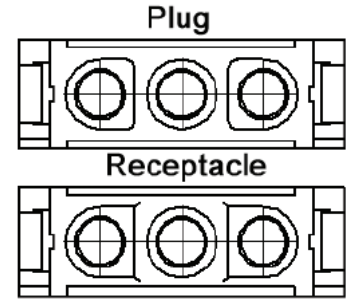

EPIC® Rectangular Connectors

MC Series Plugs & Receptacles

3 CONTACT COAX MODULES

Rated Voltage:
250V

Cable Sizes:
RG 58

Impedance:
50 Ohm

Plug	Receptacle
10399200	10399300

DIN 41612

Contacts Sold Separately

COAX CONTACTS

Pin	Socket
11214200	11219200

TOOLS

Crimp Dies
11147130

Crimp Tool
11147000

Removal Tool
11171100