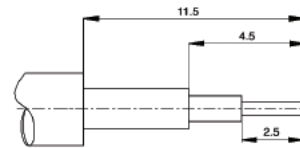

COAX CONTACTS