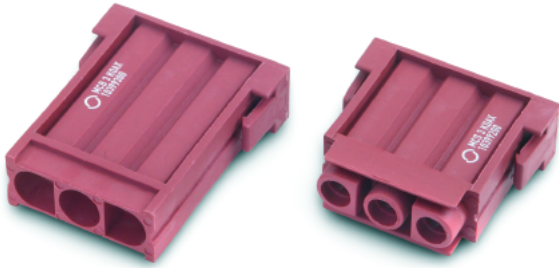

EPIC® Rectangular Connectors

MC Series Plugs & Receptacles

3 CONTACT COAX MODULES

Rated Voltage:
250V

Cable Sizes:
RG 58

Impedance:
50 Ohm

Plug	Receptacle
10399200	10399300

DIN 41612

Contacts Sold Separately

COAX CONTACTS

Pin	Socket
11214200	11219200

TOOLS

Crimp Dies
11147130

Crimp Tool
11147000

Removal Tool
11171100