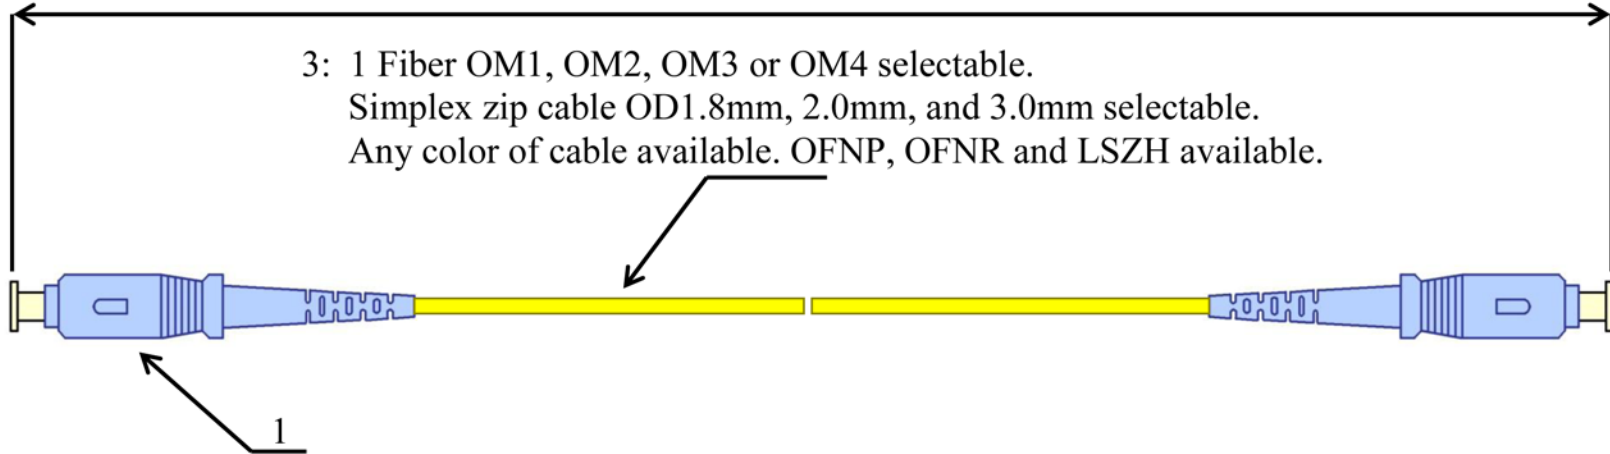

1.0 Meter or Custom

3: 1 Fiber OM1, OM2, OM3 or OM4 selectable.  
Simplex zip cable OD1.8mm, 2.0mm, and 3.0mm selectable.  
Any color of cable available. OFNP, OFNR and LSZH available.

2: Every connector can be changed to FC, ST or LC.

FC Connector

ST Connector

LC Connector

Item # NFO-STST-S9SX-3M

NUMBER	DESCRIPTION	MATERIAL	Specification	SPECIFICATION		LENGTH	TOLERANCE	TITLE	SingleMode Simplex SC, FC, ST, LC
1	Connector	SC	Ecru – SM	Type	SC - SM	≤ 5 m	+4 cm/-3 cm	<b>DRAWING #</b>	0907080205.4
2	Connector	FC, ST and LC	Ecru – SM	Insertion Loss	≤ 0.2 dB	> 5 m	+5 cm/-5 cm	<b>DRAWN BY</b>	Rowell Comilang
3	Optical Cable	OFNP, OFNR or LSZH	9/125 um	Return Loss	≥ 50 dB	-	-	<b>CHECKED BY</b>	Engr. Lemuel Aguilar
-	-	-	-	Test Wavelength	1050 nm	-	-	<b>DATE</b>	12.22.2010