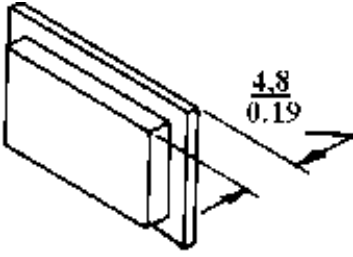

Where to buy ?

[Interactive Catalog Home](#)

[Product Family Information](#)

[Specification Search](#)

[Search Help](#)

[Click here for a print friendly version of this datasheet.](#)

AML51-F10W

AML51 Series Rectangular Button for Pushbuttons

Representative photograph, actual product appearance may vary.

[Specifications](#)

Product Specifications	
Used With Series	AML
Color	White
Product Type	AML Rectangular button
Cover Type	Transmitted Color, No Legend
Availability	Global
Comment	For use with AML 11, 21, 31, 41