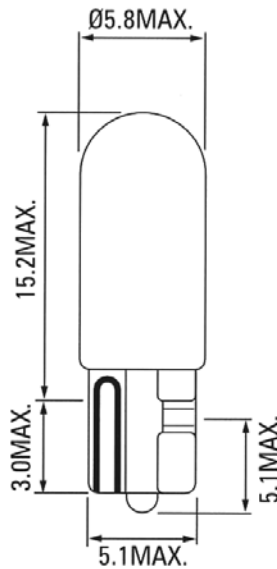

Wamco

Aerospace and automotive lighting

Lamp Specification

Wamco Part No.	Envelope Size	Base Type	Rating	Filament Shape
WL-85	T1 ^{3/4}	Wedge Base	28V 40mA	C-2F

Test Volts	Current (mA)			Light Output (MSCP)			Life Hours
	Min.	Nom.	Max.	Min.	Nom.	Max.	
28	36	40	44	.225	.300	.375	7,000 Hrs

Dimensional Characteristics:

Mark: 85

ANSI Standard No. 85

T5.8mm

Title:

**T1^{3/4} Wedge Base Lamp
28V 40mA Vacuum**

Drawn	TI	02/08/01	Notes: Unless otherwise specified, all dimensions are in mm.	Rev: 1
Checked	EB	02/09/01		
Approved	EB	02/09/01		