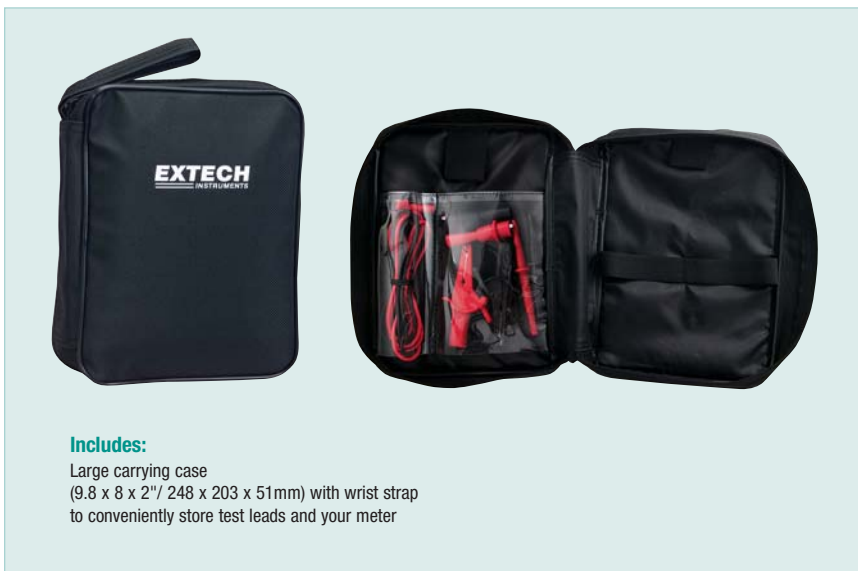

Professional Test Lead Kit

 **8-Piece Kit with CAT III-1000V safety rating for your protection**

Features:

- Two 42" (1m) PVC lead extensions with shrouded banana plugs at both ends, UL listed
- Two modular 4" (102mm) Heavy Duty test probe handles with 0.16" (4mm) banana plug tip, UL listed
- Two standard size, alligator clips with insulated rubber boot
- Two extra large, double-insulated, alligator clips with sharp teeth for piercing insulated wire. Jaws open to 0.8" (20mm)
- Includes carrying case that provides storage for the kit and additional space to hold your meter

Includes:

Large carrying case
(9.8 x 8 x 2" / 248 x 203 x 51mm) with wrist strap
to conveniently store test leads and your meter

Ordering Information:

TL808-KITProfessional Test Lead Kit