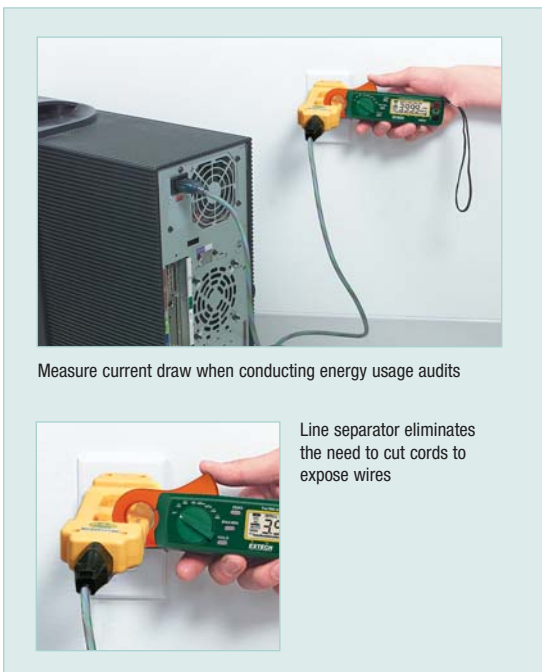

Mini DC/AC Clamp Meters

Ideal for low current measurements
Extech's Mini Clamp Meters, with their high resolution, are the ideal tools for accurately measuring very low AC & DC currents. Smaller in size than traditional clamp meters, they easily fit into tight spaces.

Features:

- Three models provide high Accuracy and Resolution
- Large 4000 count LCD display with full function indication
- Fast 40 segment analog bargraph
- One touch "Auto Zero" for DCA measurements eliminates the need to turn a knob to zero adjust
- Data hold, Max/Min recall display
- 0.9" (23mm) clamp jaw opening
- Overload protection to 400A DC
- True RMS models recommended for measurements where distortion may otherwise cause inaccuracies
- Optional 3-prong AC Line Separator enables safe and easy measurements on power cables with molded plugs (splits hot conductor from neutral and ground)

Specifications	30A Clamp Meter	200A Clamp DMM	400A Clamp DMM
AC Current:	0-30A	200A	—
Resolution	0.1mA	100mA	—
Accuracy	±(2.0%+5d)	±(1.0%+2d)	—
DC Current:	0-30A	40A	—
Resolution	1mA	10mA	—
Accuracy	—	±(1.0%+2d)	—
AC Voltage:	0-400V	400V	—
Resolution	0.1V	0.1V	—
Accuracy	±(2.0%+5d)	±(1.5%+4d) (50/60Hz)	—
DC Voltage:	0-400V	400V	—
Resolution	0.1V	0.1V	—
Accuracy	±(1.0%+2d)	±(1.0%+2d)	—
DCA:	—	—	40A/400A
Resolution	—	—	10mA/100mA
Accuracy	—	—	1.0% ±2d
ACA (True RMS):	—	—	4A/40A/100A/400A
Resolution	—	—	1mA/10mA/100mA/100mA
Accuracy	—	—	1.5% ±3d
Resistance:	—	400Ω	—
Resolution	—	0.1 Ohm	—
Accuracy	—	±(1.5%+2d)	—
Frequency:	—	10kHz	10kHz
Resolution	—	0.01Hz	0.01-100Hz
Accuracy	—	±(0.5%+2d)	±0.5% ±2d
Dimensions:	7.2x2.5x1.4" (183x64x36mm)	7x1.75x1.25" (178x45x32mm)	7.2x2.5x1.4" (183x64x36mm)
Weight:	6.2 oz (190g)	6 oz (170g)	6.2 oz (190g)