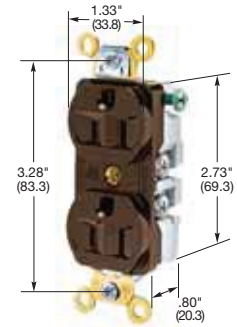

Straight Blade Devices 15 and 20 Ampere, 125 Volts

2 Pole, 3 Wire Grounding

HBL® Extra Heavy Duty Compact and Style Line® Decorator Receptacles

15A 125V
NEMA 5-15R
UL CSA
0.5 HP

20A 125V
NEMA 5-20R
UL Listed
1 HP

Receptacles

HBL® Extra Heavy Duty Compact, Back and Side Wired, Duplex

Description	Color	Catalog Numbers	
Flush, nylon face, back and side wired.	Black	HBL5252BK	HBL5352BK
	Blue	-	HBL5352BL
	Brown	HBL5252	HBL5352
	Gray	HBL5252GY	HBL5352GY
	Ivory	HBL5252I	HBL5352I
	Red	HBL5252R	HBL5352R
	White	HBL5252W	HBL5352W
On a 4 in. (101.6) round cover.	Brown	HBL5253	-

HBL5252

HBL® Extra Heavy Duty Compact, Side Wired Only, Duplex

Description	Color	Catalog Numbers	
Flush, nylon face, side wired only.	Brown	HBL5242	HBL5342
	Gray	HBL5242GY	HBL5342GY
	Ivory	HBL5242I	HBL5342I
	White	HBL5242W	HBL5342W
Ring terminal connection.	Brown	HBL5242RT	HBL5342RT