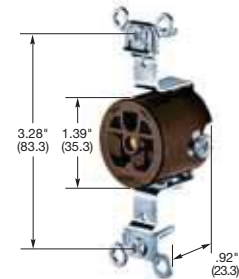

HBL5251

Heavy Duty Style Line® Decorator*

Description	Color	Catalog Numbers	
Flush, nylon face, back and side wired.	Almond	HBL2152AL	HBL2162AL
	Black	HBL2152BK	HBL2162BK
	Brown	HBL2152	HBL2162
	Gray	HBL2152GY	HBL2162GY
	Ivory	HBL2152I	HBL2162I
	Office White	HBL2152OW	HBL2162OW
	White	HBL2152WA	HBL2162WA
Isolated ground.⁽¹⁾	Gray	-	IG2162GY
	Orange	IG2152	IG2162