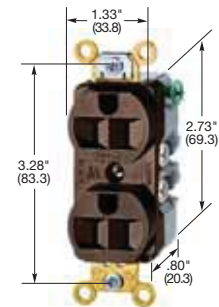

HBL5242

Heavy Duty, Single

Description	Color	Catalog Numbers	
Flush, side wired only.	Brown	HBL5251	-
	Ivory	HBL5251I	-
Panel mount 1.75 in. (44.5) centers.	Brown	HBL5258	HBL5358
	Ivory	HBL5258I	-