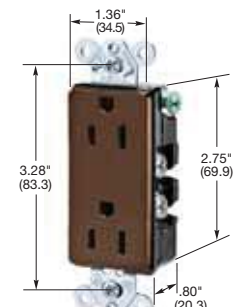

HBL2152

Notes: See page A-44 for accessories.

See Section K for wallplates.

(1) See Section J for complete line of isolated ground devices.

*Style Line Duplex devices are not Fed. Spec. Listed.