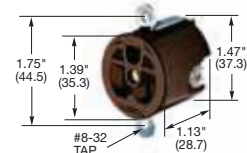

#### Heavy Duty, Single

Description	Color	Catalog Numbers	
Flush, side wired only.	Brown	HBL5251	-
	Ivory	HBL5251I	-
Panel mount 1.75 in. (44.5) centers.	Brown	HBL5258	HBL5358
	Ivory	HBL5258I	-

HBL5251

#### Heavy Duty Style Line® Decorator\*

Description	Color	Catalog Numbers	
Flush, nylon face, back and side wired.	Almond	HBL2152AL	HBL2162AL
	Black	HBL2152BK	HBL2162BK
	Brown	HBL2152	HBL2162
	Gray	HBL2152GY	HBL2162GY
	Ivory	HBL2152I	HBL2162I
	Office White	HBL2152OW	HBL2162OW
	White	HBL2152WA	HBL2162WA
Isolated ground. <sup>(1)</sup>	Gray	-	IG2162GY
	Orange	IG2152	IG2162