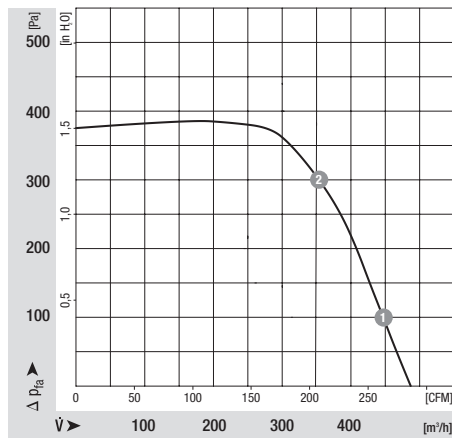

Characteristic: Pressure over air flow at 50Hz

n [min-1]   P₁ [W]   ntl [%]   Lpa [dBA]

1	1900	128	--	--
2	2200	117	--	--