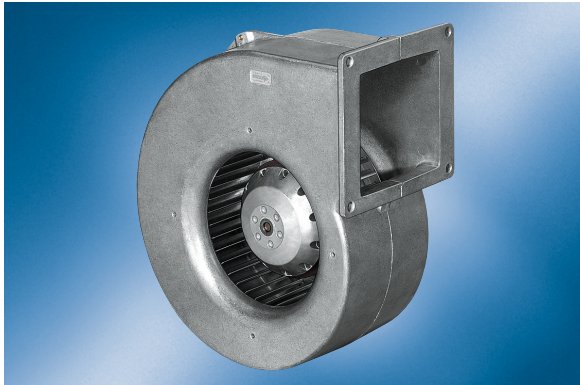

# AC centrifugal blower

Single inlet, forward curved

- **Impeller material:** Sendzimir galvanized sheet steel
- **Housing material:** Die-cast aluminum
- **Bearings:** Maintenance-free ball bearings

# AC centrifugal blower

Single inlet, forward curved

## Technical description

- **Impeller material:** Sendzimir galvanized sheet steel
- **Bearings:** Maintenance-free ball bearings
- **Insulation class:** "B"
- **System of protection:** IP 44
- **Housing material:** Die-cast aluminum
- **Operating mode:** S1
- **Protection class:** I
- **Approvals:** CE