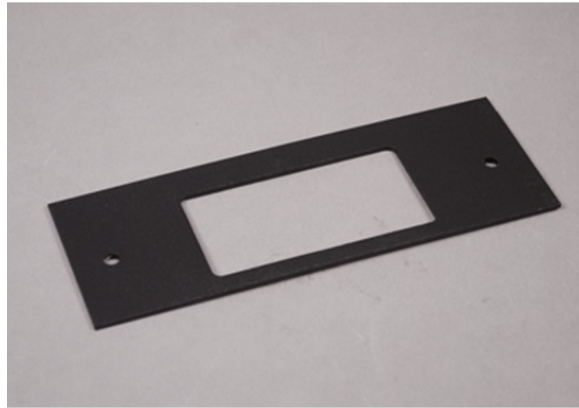

OFR Series Overfloor Raceway Decorator Device Plate

OFR47-R

For covering rectangular decorator style devices in OFR48-2 and OFR48-4 Device Boxes.

features & benefits

specifications

General Info

Product Series: OFR
Component Type: Brackets & Plates

Technical Information

Material: Steel
Capacity: Multiple Channel