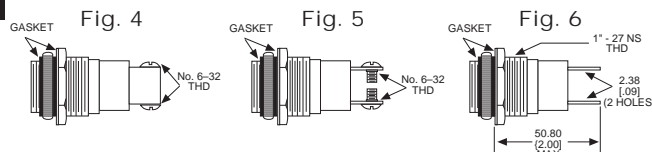

◆ Home > 0800535303

Part Number: **0800535303**

General Description

Series	080
Configuration	LARGE
Description	LARGE PANEL INDICATOR
Cap Material And Shape	Torpedo, polycarbonate
Cap Finish Description	Unfrosted or Transparent
Cap Color Desc	White
Metal Finish Desc	Polished Chrome
Built In Resistor Desc	None
Hardware Desc	Watertight

0800535303

031 SERIES FOR 1" MOUNTING HOLE • FRICTION-FIT-CAP

BASE PART NO.	VOLTAGE	FIG
031-3101-01-101	6-250	1

Uses:
S-6
CANDELABRA
SCREW BASE
INCANDESCENT
LAMP

CAP PART NO.	COLOR	FIG	CAP PART NO.	COLOR	FIG
031-0111-300	RED	2	031-0431-300	RED	3
031-0112-300	GREEN	2	031-0432-300	GREEN	3
031-0113-300	AMBER	2	031-0433-300	AMBER	3
031-0135-300	WHITE	2	031-0435-300	WHITE	3
031-0137-300	CLEAR	2	031-0437-300	CLEAR	3

Material & Finish: Base - Nickel Plated Brass, Cap - Polycarbonate with Chrome Plated Brass Bezel

051 & 080 SERIES FOR 1" MOUNTING HOLE • WATERTIGHT

BASE PART NO.	VOLTAGE	FIG
080-0901-05-303	6-250	4
080-3101-05-303	6-250	5
080-4001-05-303	6-250	6

Material & Finish: Base - Nickel Plated Brass, Cap - Polycarbonate with Chrome Plated Brass Bezel

Neon and incandescent lamp information on Pages 35 and 36.

* See Page 14 for Oiltight information

Dimensions in mm [inches]