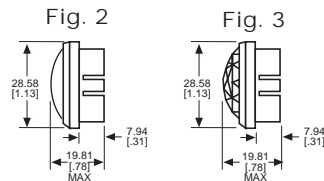

◆ Home > 0800535303

Part Number: **0800535303**

General Description

Series	080
Configuration	LARGE
Description	LARGE PANEL INDICATOR
Cap Material And Shape	Torpedo, polycarbonate
Cap Finish Description	Unfrosted or Transparent
Cap Color Desc	White
Metal Finish Desc	Polished Chrome
Built In Resistor Desc	None
Hardware Desc	Watertight

0800535303

031 SERIES FOR 1" MOUNTING HOLE • FRICTION-FIT-CAP

BASE PART NO.	VOLTAGE	FIG
031-3101-01-101	6-250	1

Uses:
S-6
CANDELABRA
SCREW BASE
INCANDESCENT
LAMP

CAP PART NO.	COLOR	FIG	CAP PART NO.	COLOR	FIG
031-0111-300	RED	2	031-0431-300	RED	3
031-0112-300	GREEN	2	031-0432-300	GREEN	3
031-0113-300	AMBER	2	031-0433-300	AMBER	3
031-0135-300	WHITE	2	031-0435-300	WHITE	3
031-0137-300	CLEAR	2	031-0437-300	CLEAR	3

Material & Finish: Base - Nickel Plated Brass, Cap - Polycarbonate with Chrome Plated Brass Bezel

051 & 080 SERIES FOR 1" MOUNTING HOLE • WATERTIGHT

BASE PART NO.	VOLTAGE	FIG
080-0901-05-303	6-250	4
080-3101-05-303	6-250	5
080-4001-05-303	6-250	6

Material & Finish: Base - Nickel Plated Brass, Cap - Polycarbonate with Chrome Plated Brass Bezel

Neon and incandescent lamp information on Pages 35 and 36.

* See Page 14 for Oiltight information

Dimensions in mm [inches]