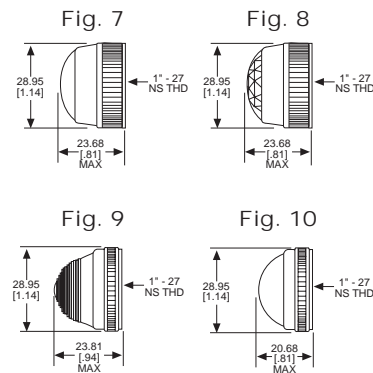

Material & Finish: Base - Chrome Plated Brass, Cap - Polycarbonate with Chrome Plated Brass Bezel

103 SERIES FOR 1" MOUNTING HOLE • OILTIGHT*

BASE PART NO.	VOLTAGE	FIG
103-0901-05-103	6-250	11
103-3101-05-103	6-250	12
103-3502-05-103†	24-250	13

† Takes S-6 Double Contact Bayonet Base Lamp