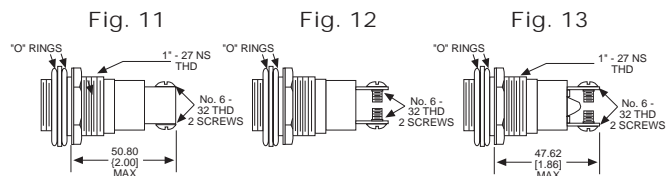

Uses:
S-6
CANDELABRA
SCREW BASE
INCANDESCENT
LAMP

CAP PART NO.	COLOR	FIG	CAP PART NO.	COLOR	FIG
103-0531-403	RED	14	103-1233-403	AMBER	15
103-0532-403	GREEN	14	103-1235-403	WHITE	15
103-0533-403	AMBER	14	103-1237-403	CLEAR	15
103-0535-403	WHITE	14	103-1331-403	RED	16
103-0537-403	CLEAR	14	103-1332-403	GREEN	16
103-1231-403	RED	15	103-1333-403	AMBER	16
103-1232-403	GREEN	15	103-1335-403	WHITE	16
			103-1337-403	CLEAR	16