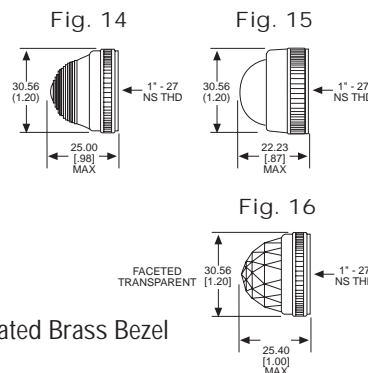

Material & Finish: Base - Nickel Plated Brass, Cap - Polycarbonate with Chrome Plated Brass Bezel

051 & 080 SERIES FOR 1" MOUNTING HOLE • WATERTIGHT

BASE PART NO.	VOLTAGE	FIG
080-0901-05-303	6-250	4
080-3101-05-303	6-250	5
080-4001-05-303	6-250	6

Uses:
S-6
CANDELABRA
SCREW BASE
INCANDESCENT
LAMP

CAP PART NO.	COLOR	FIG	CAP PART NO.	COLOR	FIG
051-0111-303	RED	7	080-0531-303	RED	9
051-0112-303	GREEN	7	080-0532-303	GREEN	9
051-0113-303	AMBER	7	080-0533-303	AMBER	9
051-0135-303	WHITE	7	080-0535-303	WHITE	9
051-0137-303	CLEAR	7	080-0537-303	CLEAR	9
051-0431-303	RED	8	080-1231-303	RED	10
051-0432-303	GREEN	8	080-1232-303	GREEN	10
051-0433-303	AMBER	8	080-1233-303	AMBER	10
051-0435-303	WHITE	8	080-1235-303	WHITE	10
051-0437-303	CLEAR	8	080-1237-303	CLEAR	10

Material & Finish: Base - Chrome Plated Brass, Cap - Polycarbonate with Chrome Plated Brass Bezel

103 SERIES FOR 1" MOUNTING HOLE • OILTIGHT*

BASE PART NO.	VOLTAGE	FIG
103-0901-05-103	6-250	11
103-3101-05-103	6-250	12
103-3502-05-103†	24-250	13

Material & Finish: Base - Nickel Plated Brass, Cap - Polycarbonate with Chrome Plated Brass Bezel

Neon and incandescent lamp information on Pages 35 and 36.

* See Page 14 for Oiltight information

Dimensions in mm [inches]