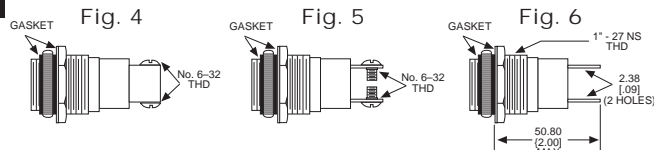

### General Description

Series	103
Configuration	S-6
Description	LARGE OIL TIGHT PANEL INDICATOR
Lamp Type	INCAND. CANDELABRA SCREW
Terminal Lamp Type	CAND. SCREW
Terminal Type	SCREW
Mounting Hole Size	1"
Cap Material And Shape	Torpedo, polycarbonate
Metal Finish Desc	White Nickel
Built In Resistor Desc	None
Hardware Desc	Watertight

## 031 SERIES FOR 1" MOUNTING HOLE • FRICTION-FIT-CAP

BASE PART NO.	VOLTAGE	FIG
031-3101-01-101	6-250	1

Uses:  
S-6  
CANDELABRA  
SCREW BASE  
INCANDESCENT  
LAMP

CAP PART NO.	COLOR	FIG	CAP PART NO.	COLOR	FIG
031-0111-300	RED	2	031-0431-300	RED	3
031-0112-300	GREEN	2	031-0432-300	GREEN	3
031-0113-300	AMBER	2	031-0433-300	AMBER	3
031-0135-300	WHITE	2	031-0435-300	WHITE	3
031-0137-300	CLEAR	2	031-0437-300	CLEAR	3

## 051 & 080 SERIES FOR 1" MOUNTING HOLE • WATERTIGHT

BASE PART NO.	VOLTAGE	FIG
080-0901-05-303	6-250	4
080-3101-05-303	6-250	5
080-4001-05-303	6-250	6

Uses:  
S-6  
CANDELABRA  
SCREW BASE  
INCANDESCENT  
LAMP