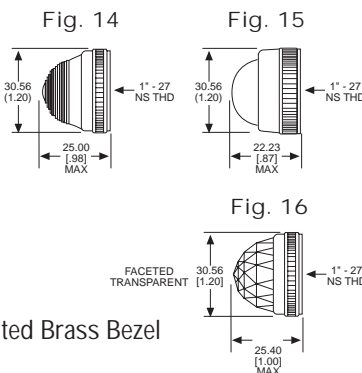

## 051 & 080 SERIES FOR 1" MOUNTING HOLE • WATERTIGHT

BASE PART NO.	VOLTAGE	FIG
080-0901-05-303	6-250	4
080-3101-05-303	6-250	5
080-4001-05-303	6-250	6

Uses:  
S-6  
CANDELABRA  
SCREW BASE  
INCANDESCENT  
LAMP

## 103 SERIES FOR 1" MOUNTING HOLE • OILTIGHT\*

BASE PART NO.	VOLTAGE	FIG
103-0901-05-103	6-250	11
103-3101-05-103	6-250	12
103-3502-05-103†	24-250	13

† Takes S-6 Double Contact Bayonet Base Lamp

Uses:  
S-6  
CANDELABRA  
SCREW BASE  
INCANDESCENT  
LAMP

Material & Finish: Base - Nickel Plated Brass, Cap - Polycarbonate with Chrome Plated Brass Bezel

Neon and incandescent lamp information on Pages 35 and 36.

\* See Page 14 for Oiltight information

Dimensions in mm [inches]