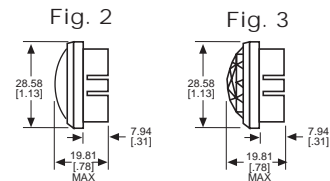

### General Description

Series	103
Configuration	S-6
Description	LARGE OIL TIGHT PANEL INDICATOR
Lamp Type	INCAND. CANDELABRA SCREW
Terminal Lamp Type	CAND. SCREW
Terminal Type	SCREW
Mounting Hole Size	1"
Cap Material And Shape	Torpedo, polycarbonate
Metal Finish Desc	White Nickel
Built In Resistor Desc	None
Hardware Desc	Watertight

## 031 SERIES FOR 1" MOUNTING HOLE • FRICTION-FIT-CAP

BASE PART NO.	VOLTAGE	FIG
031-3101-01-101	6-250	1

Uses:  
S-6  
CANDELABRA  
SCREW BASE  
INCANDESCENT  
LAMP

CAP PART NO.	COLOR	FIG	CAP PART NO.	COLOR	FIG
031-0111-300	RED	2	031-0431-300	RED	3
031-0112-300	GREEN	2	031-0432-300	GREEN	3
031-0113-300	AMBER	2	031-0433-300	AMBER	3
031-0135-300	WHITE	2	031-0435-300	WHITE	3
031-0137-300	CLEAR	2	031-0437-300	CLEAR	3