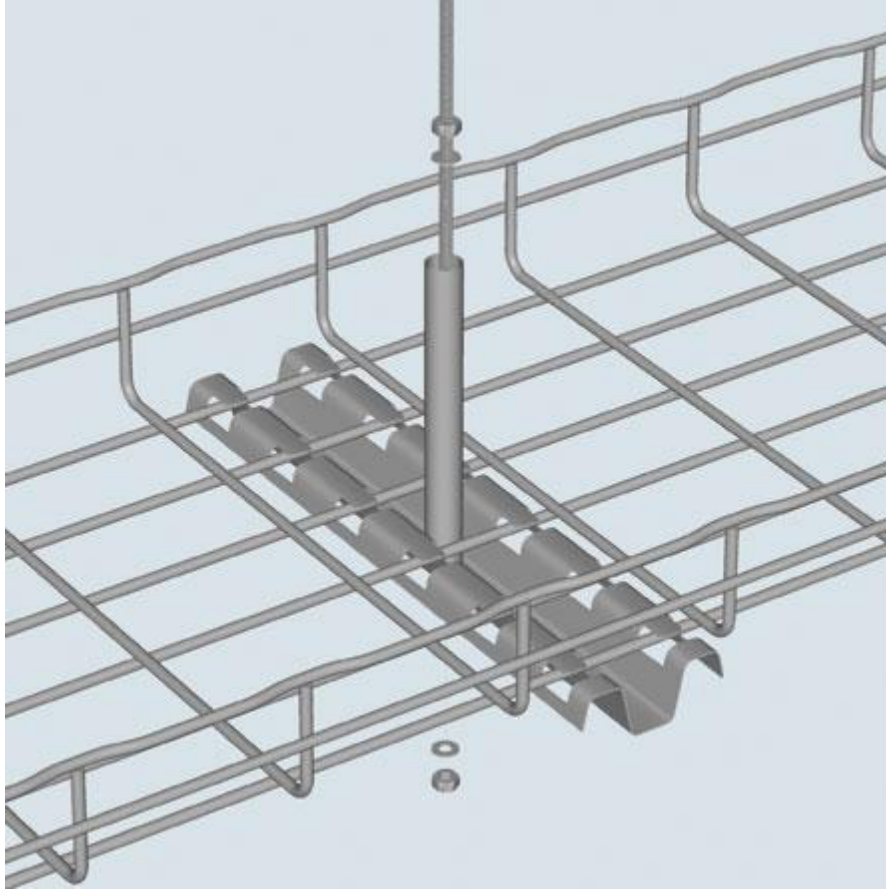

FAS PCH 300 PG — PRE-GALVANIZED CENTER HANGER (12 inches)

Only one threaded rod is needed to suspend tray.

Suspension tube protects cables.

Threaded rod, nuts and washers sold separately.

Balanced loading recommended.