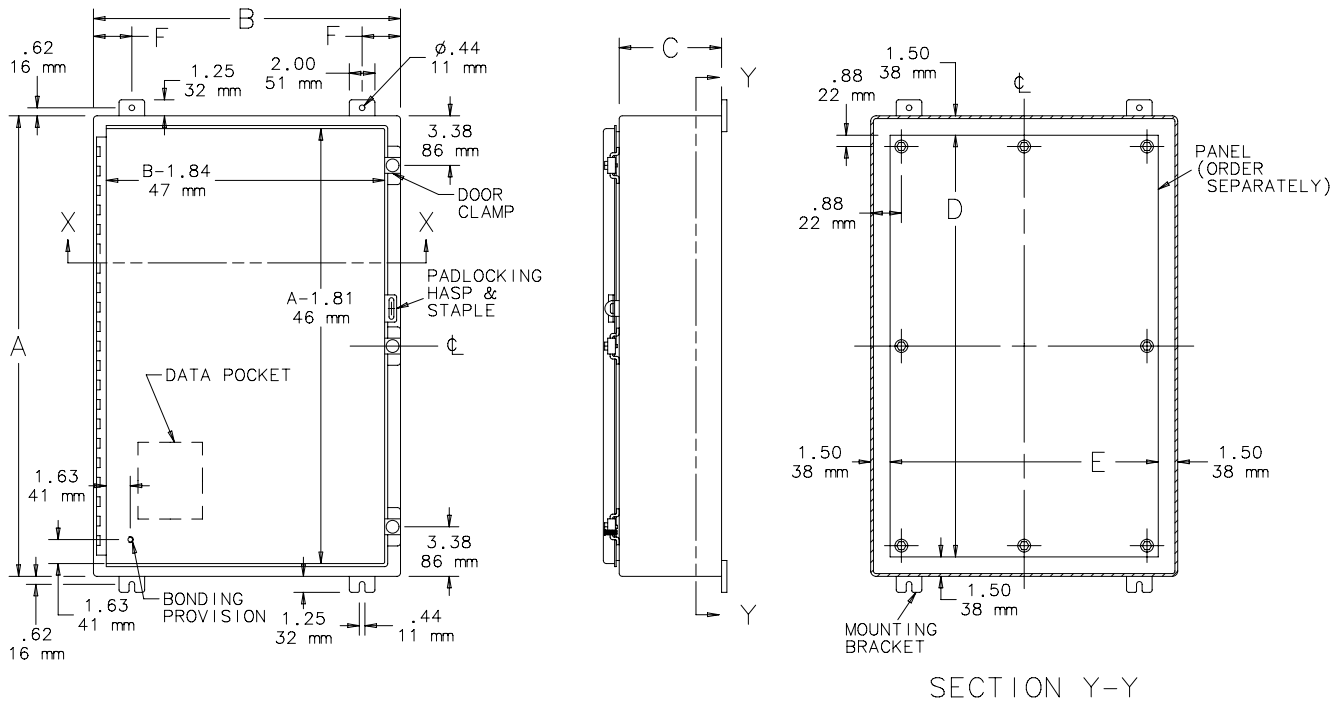

Popular Cooling Products

Enclosure Depth (C Dimension)	Thermoelectric Cooler*
6 in. (152 mm)	SF0416414
8 in. (203 mm)	SF0516414
10 in. (254 mm)	SF0916414
12 in. (305 mm)	SF1016414
16 in. (406 mm)	SF1316414
20 in. (508 mm)	SF1316414
24 in. (610 mm)	SF1316414

*Important: Visit tools.hoffmanonline.com/attachments to access our **Cooling Selection Tool** to determine the appropriate cooling solution for your application.

Popular Accessories

Enclosure Width (B Dimension)	Light	Hole Seals	Window Kits
12 in. (305 mm)	LEDPUCK	AS050	APWK53NF
16 in. (406 mm)	LEDA2M35	AS050	APWK53NF
20 in. (508 mm)	LED24V15	AS050	APWK53NF
24 in. (610 mm)	LED24V15	AS050	APWK53NF
30 in. (762 mm)	LED24V15	AS050	APWK53NF
36 in. (914 mm)	LED24V15	AS050	APWK53NF