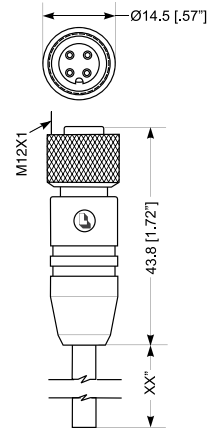

**M12-Round-Plug Connector, Single-Ended Cordsets,
According to IEC 61076-2-101**

RKT | RKWT

3-, 4-, 5-, and 8-Poles

Actuator/sensor cordset, single-ended, M12, 3-, 4-, 5-, and 8-poles, female straight connector with self-locking thread and molded cable.

RKT

Actuator/sensor cordset, single-ended, M12, 3-, 4-, 5-, and 8-poles, female 90° connector with self-locking thread and molded cable.

– RKWT 8-627 has black cable and overmolde –

RKWT

Pin Assignments

M12 - Male

3 poles

4 poles

5 poles

8 poles

Be Certain with Belden

M12-Round-Plug Connector, Single-Ended Cordsets, According to IEC 61076-2-101

RKT | RKWT

Technical Data

Electrical

Current rating 4 A
 Voltage rating 250 V
 RST 8-627: 60 V AC / 75 V DC

Cable Specifications

Cable No.	Outer Jacket	Gauge	Jacket Color	OD
602	PUR	18AWG	Yellow	.230" (5.8 mm)
610	PUR	22AWG	Yellow	.190" (4.8 mm)
612	PVC	22AWG	Yellow	.210" (5.3 mm)
627	PVC	24AWG	Black	.232" (5.9 mm)
632	PVC	22AWG	Yellow	.190" (4.8 mm)
633	PVC	22AWG	Yellow	.190" (4.8 mm)
637	TPE	18AWG	Yellow	.280" (7.1 mm)
643	TPE	22AWG	Yellow	.246" (6.2 mm)
644	PUR	22AWG	Yellow	.210" (5.3 mm)
645	PUR	18AWG	Yellow	.220" (5.6 mm)
679	PUR	22AWG	Yellow	.190" (4.8 mm)
731	TPE	18AWG	Yellow	.261" (6.6 mm)