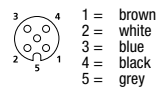

3 poles

4 poles

5 poles

8 poles

Be Certain with Belden

M12-Round-Plug Connector, Single-Ended Cordsets, According to IEC 61076-2-101

RKT | RKWT

Technical Data