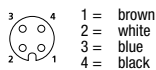

3 poles

4 poles

5 poles

8 poles

Be Certain with Belden

M12-Round-Plug Connector, Single-Ended Cordsets, According to IEC 61076-2-101

RKT | RKWT

Technical Data