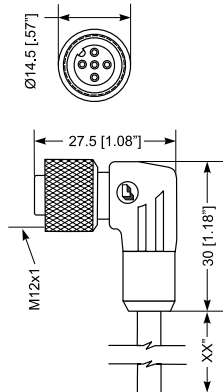

**M12-Round-Plug Connector, Single-Ended Cordsets,
According to IEC 61076-2-101**

RKT | RKWT

3-, 4-, 5-, and 8-Poles

Actuator/sensor cordset, single-ended, M12, 3-, 4-, 5-, and 8-poles, female straight connector with self-locking thread and molded cable.

RKT

Actuator/sensor cordset, single-ended, M12, 3-, 4-, 5-, and 8-poles, female 90° connector with self-locking thread and molded cable.

– RKWT 8-627 has black cable and overmolde –

RKWT

Pin Assignments

M12 - Male

3 poles

4 poles

5 poles

8 poles

Be Certain with Belden

M12-Round-Plug Connector, Single-Ended Cordsets, According to IEC 61076-2-101

RKT | RKWT

Technical Data

Electrical

Current rating 4 A
 Voltage rating 250 V
 RST 8-627: 60 V AC / 75 V DC

Cable Specifications

Cable No.	Outer Jacket	Gauge	Jacket Color	OD
602	PUR	18AWG	Yellow	.230" (5.8 mm)
610	PUR	22AWG	Yellow	.190" (4.8 mm)
612	PVC	22AWG	Yellow	.210" (5.3 mm)
627	PVC	24AWG	Black	.232" (5.9 mm)
632	PVC	22AWG	Yellow	.190" (4.8 mm)
633	PVC	22AWG	Yellow	.190" (4.8 mm)
637	TPE	18AWG	Yellow	.280" (7.1 mm)
643	TPE	22AWG	Yellow	.246" (6.2 mm)
644	PUR	22AWG	Yellow	.210" (5.3 mm)
645	PUR	18AWG	Yellow	.220" (5.6 mm)
679	PUR	22AWG	Yellow	.190" (4.8 mm)
731	TPE	18AWG	Yellow	.261" (6.6 mm)