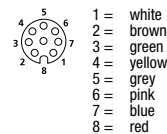

3 poles

4 poles

5 poles

8 poles

Be Certain with Belden

M12-Round-Plug Connector, Single-Ended Cordsets, According to IEC 61076-2-101

RKT | RKWT

Technical Data

Electrical

Current rating 4 A
 Voltage rating 250 V
 RST 8-627: 60 V AC / 75 V DC

Cable Specifications

Cable No.	Outer Jacket	Gauge	Jacket Color	OD
602	PUR	18AWG	Yellow	.230" (5.8 mm)
610	PUR	22AWG	Yellow	.190" (4.8 mm)
612	PVC	22AWG	Yellow	.210" (5.3 mm)
627	PVC	24AWG	Black	.232" (5.9 mm)
632	PVC	22AWG	Yellow	.190" (4.8 mm)
633	PVC	22AWG	Yellow	.190" (4.8 mm)
637	TPE	18AWG	Yellow	.280" (7.1 mm)
643	TPE	22AWG	Yellow	.246" (6.2 mm)
644	PUR	22AWG	Yellow	.210" (5.3 mm)
645	PUR	18AWG	Yellow	.220" (5.6 mm)
679	PUR	22AWG	Yellow	.190" (4.8 mm)
731	TPE	18AWG	Yellow	.261" (6.6 mm)