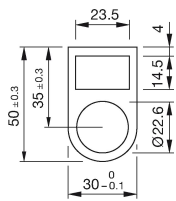

Mounting

Mounting type adhesive

Other Attributes

Dimension 30 x 50 x 0.75 mm
Weight 0.001 kg
Material Aluminium
Colour black anodized

EAO – Your Expert Partner for Human Machine Interfaces

704.968.2 - Legend frame

Dimensions

Additional information

for raised design

The colour of anodized aluminium parts can vary due to technical production reasons