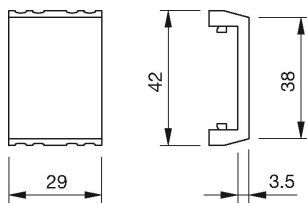

EAO – Your Expert Partner for Human Machine Interfaces

704.964.5 - Terminal cover

704.964.5 - Terminal cover

Attention: The preview is based on a sample product. This can differ from your current configuration.

Other Attributes

Weight

0.003 kg

Dimensions

Additional information

For covering of screw terminal