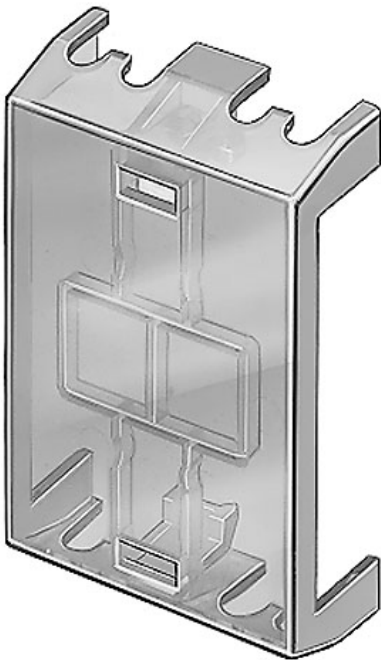

EAO – Your Expert Partner for Human Machine Interfaces

704.964.5 - Terminal cover

704.964.5 - Terminal cover

Attention: The preview is based on a sample product. This can differ from your current configuration.

Other Attributes

Weight

0.003 kg

Dimensions

Additional information

For covering of screw terminal