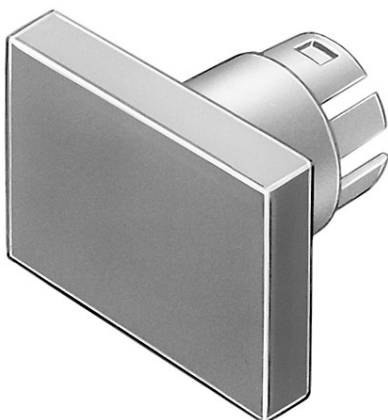

### 22-903.7 - Lens plastic

*Attention: The preview is based on a sample product. This can differ from your current configuration.*

### Other Attributes

Weight	0.003 kg
Dimension	17 x 25.5 mm

### Operating-/Indication part

Lens optics	transparent
Lens colour	colourless
Lens material	Plastic
Lens profile	flat
Lens illumination	illuminative