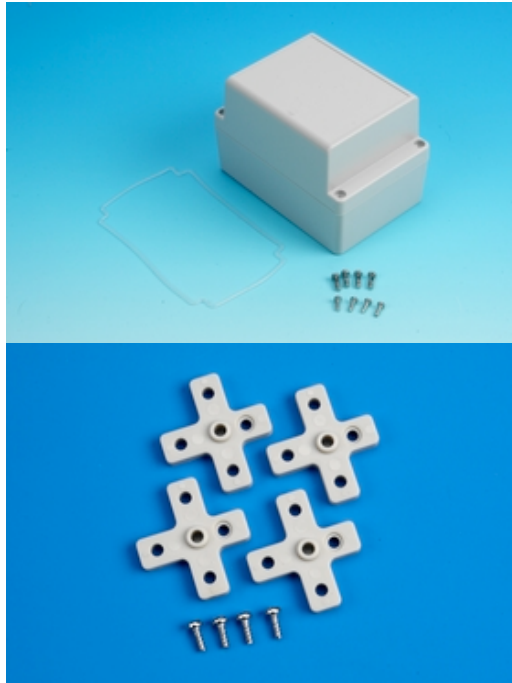

Phone: 847-932-4700  
Fax: 847-932-4701

28915 N. Herky Drive, BLD# 107  
Lake Bluff, IL 60044 USA

**NEMA 4 / IP65 Cases**

Wall Mount Kits Available

**Detailed Product Sheet**

ABS enclosure, 4.92 x 3.35 x 3.35", light gray, NEMA4, Flame retardant UL94-HB, internal PCB mounting bosses, all hardware included. Light gray top. Optional wall mount kits available. More weather resistant polycarbonate versions BEN-40P and BEN40PC also available.

Part Number:	BEN-40
Product name:	NEMA 4 / IP65 Cases
Top Type:	Gray Top
Color:	Gray
Size:	4.92x3.35x3.35"
Weight in pounds:	0.5
Material:	ABS UL 94 HB
Technical Drawings:	