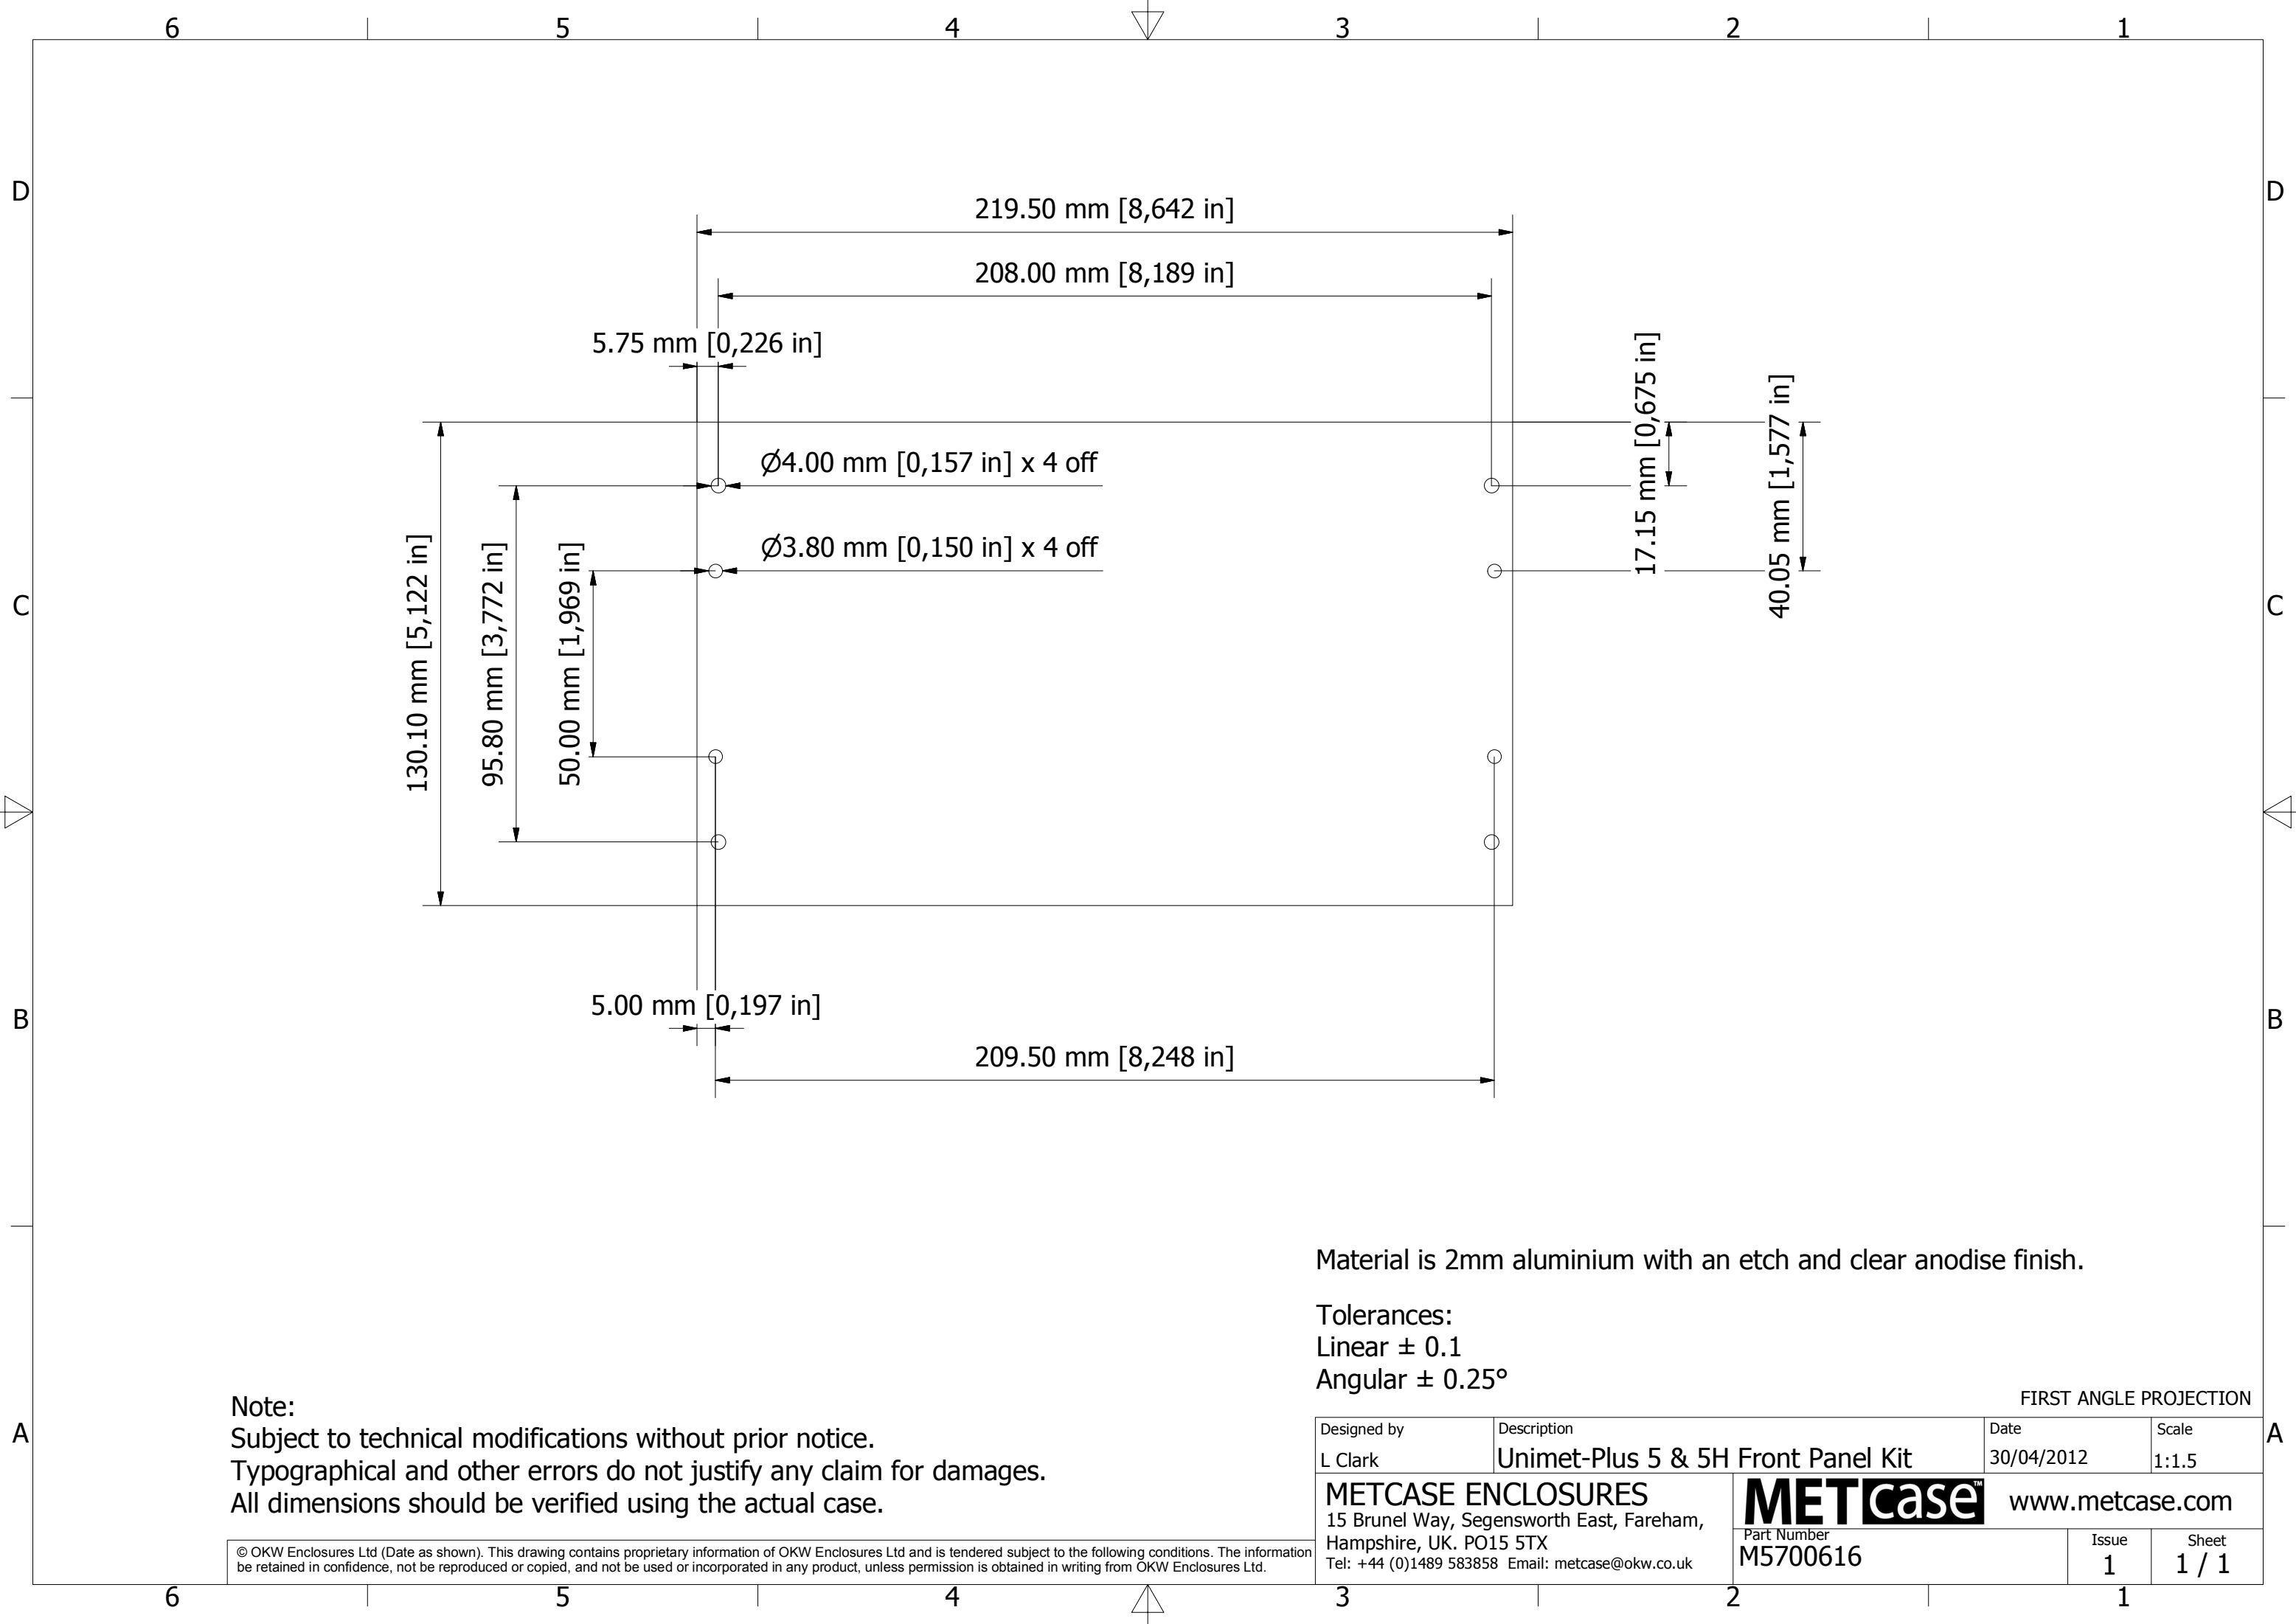

Note:
Subject to technical modifications without prior notice.
Typographical and other errors do not justify any claim for damages.
All dimensions should be verified using the actual case.

© OKW Enclosures Ltd (Date as shown). This drawing contains proprietary information of OKW Enclosures Ltd and is tendered subject to the following conditions. The information be retained in confidence, not be reproduced or copied, and not be used or incorporated in any product, unless permission is obtained in writing from OKW Enclosures Ltd.

Material is 2mm aluminium with an etch and clear anodise finish.

Tolerances:
Linear ± 0.1
Angular ± 0.25°

FIRST ANGLE PROJECTION

Designed by L Clark	Description Unimet-Plus 5 & 5H Front Panel Kit	Date 30/04/2012	Scale 1:1.5
METCASE ENCLOSURES 15 Brunel Way, Segensworth East, Fareham, Hampshire, UK. PO15 5TX Tel: +44 (0)1489 583858 Email: metcase@okw.co.uk		METcase™ www.metcase.com Part Number M5700616	
		Issue 1	Sheet 1 / 1