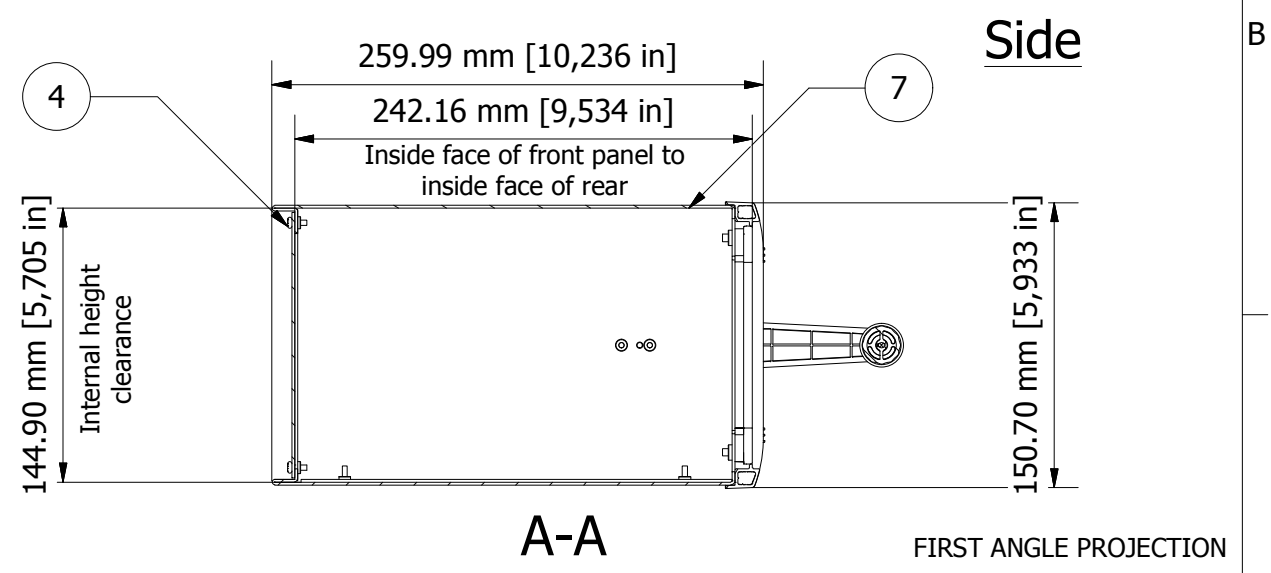

Notes:
 1) Case is fabricated from 1.5 mm aluminium sheet with die cast & extrusion bezels.
 2) Case is powder coat painted fine texture with RAL 7040 bezels and RAL 7035 panels.

PARTS LIST			
ITEM	QTY	PART NUMBER	DESCRIPTION
1	1	M5601002	Base Panel
2	1	M5602005	Rear Panel
3	1	M5605005	Bezel
4	4	M3 x 8 mm Pan Screw	Rear Panel Screws
5	4	M3 x 8 mm CSK Screw	Base Panel Screws
6	4	M4 x 16 mm CSK Screw	Bezel Fixing Screws
7	1	M5601055H	Top Cover
8	2	AS054231	Side Arm Kit
9	1	M5600025	Handle Bar

Designed by L Clark	Description Unimet 5H	Date 11/12/2012	Scale 1:4
METCASE ENCLOSURES 15 Brunel Way, Segensworth East, Fareham, Hampshire, UK. PO15 5TX Tel: +44 (0)1489 583858 Email: metcase@okw.co.uk		METcase™ www.metcase.com	
Part Number M5625325		Issue 1	Sheet 1 / 1

Material is 2mm aluminium with an etch and clear anodise finish.

Tolerances:
 Linear ± 0.1
 Angular ± 0.25°

FIRST ANGLE PROJECTION

Designed by L Clark	Description Unimet-Plus 5 & 5H Front Panel Kit	Date 30/04/2012	Scale 1:1.5
METCASE ENCLOSURES 15 Brunel Way, Segensworth East, Fareham, Hampshire, UK. PO15 5TX Tel: +44 (0)1489 583858 Email: metcase@okw.co.uk		METcase™ www.metcase.com Part Number M5700616	
		Issue 1	Sheet 1 / 1