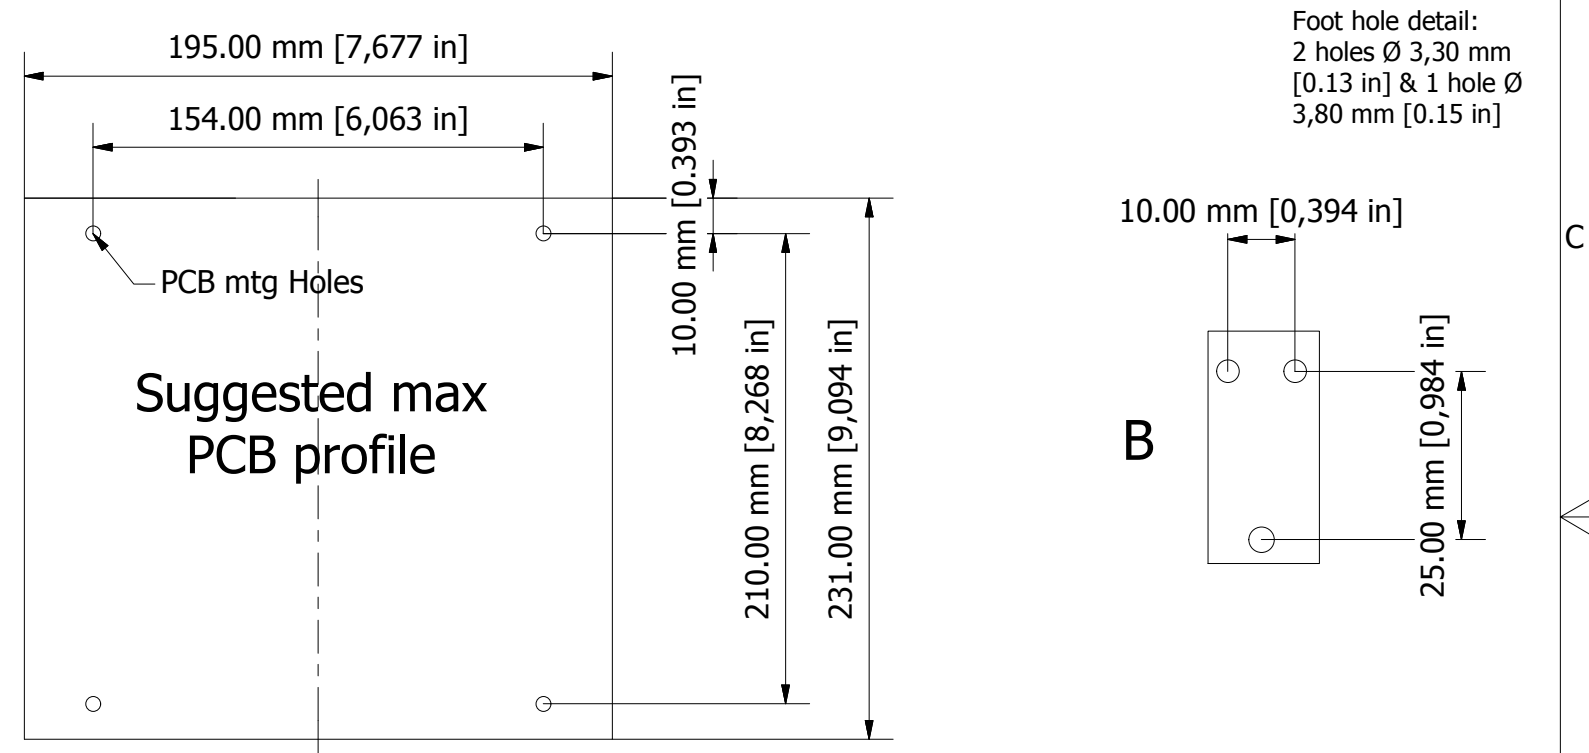

Notes:
 1) Case is fabricated from 1.5 mm aluminium sheet with die cast & extrusion bezels.
 2) Case is powder coat painted fine texture with RAL 7040 bezels and RAL 7035 panels.

PARTS LIST			
ITEM	QTY	PART NUMBER	DESCRIPTION
1	1	M5601002	Base Panel
2	1	M5602005	Rear Panel
3	1	M5605005	Bezel
4	4	M3 x 8 mm Pan Screw	Rear Panel Screws
5	4	M3 x 8 mm CSK Screw	Base Panel Screws
6	4	M4 x 16 mm CSK Screw	Bezel Fixing Screws
7	1	M5601055H	Top Cover
8	2	AS054231	Side Arm Kit
9	1	M5600025	Handle Bar

Designed by L Clark	Description Unimet 5H	Date 11/12/2012	Scale 1:4
METCASE ENCLOSURES 15 Brunel Way, Segensworth East, Fareham, Hampshire, UK. PO15 5TX Tel: +44 (0)1489 583858 Email: metcase@okw.co.uk		METcase™ www.metcase.com	
Part Number M5625325		Issue 1	Sheet 1 / 1

Material is 2mm aluminium with an etch and clear anodise finish.

Tolerances:
 Linear ± 0.1
 Angular ± 0.25°

FIRST ANGLE PROJECTION

Designed by L Clark	Description Unimet-Plus 5 & 5H Front Panel Kit	Date 30/04/2012	Scale 1:1.5
METCASE ENCLOSURES 15 Brunel Way, Segensworth East, Fareham, Hampshire, UK. PO15 5TX Tel: +44 (0)1489 583858 Email: metcase@okw.co.uk		METcase™ www.metcase.com Part Number M5700616	
		Issue 1	Sheet 1 / 1