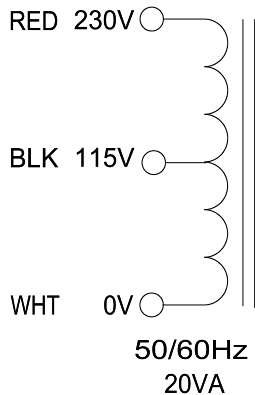

EDB6K68HF

NOTE: ALL LEADS 9.0" LONG OUT MIN.
DIMENSIONS TOLERANCE: ± 0.063 "

**HAMMOND
ELECTRONICS**

52 RANKIN PLACE,
WATERLOO, ONTARIO, N2L 3Z5.
PHONE (519) 886-6181
FAX # (519) 886-9540

TITLE		ALLIED ELECTRONICS 6K68HF		DR BY CORINA ILIE	
1	02/01/02	PRELIMINARY.	C. ILIE	DATE	02/01/02
NO	DATE	REVISION		DIM IN(X)MM()	

EDB6K68HF