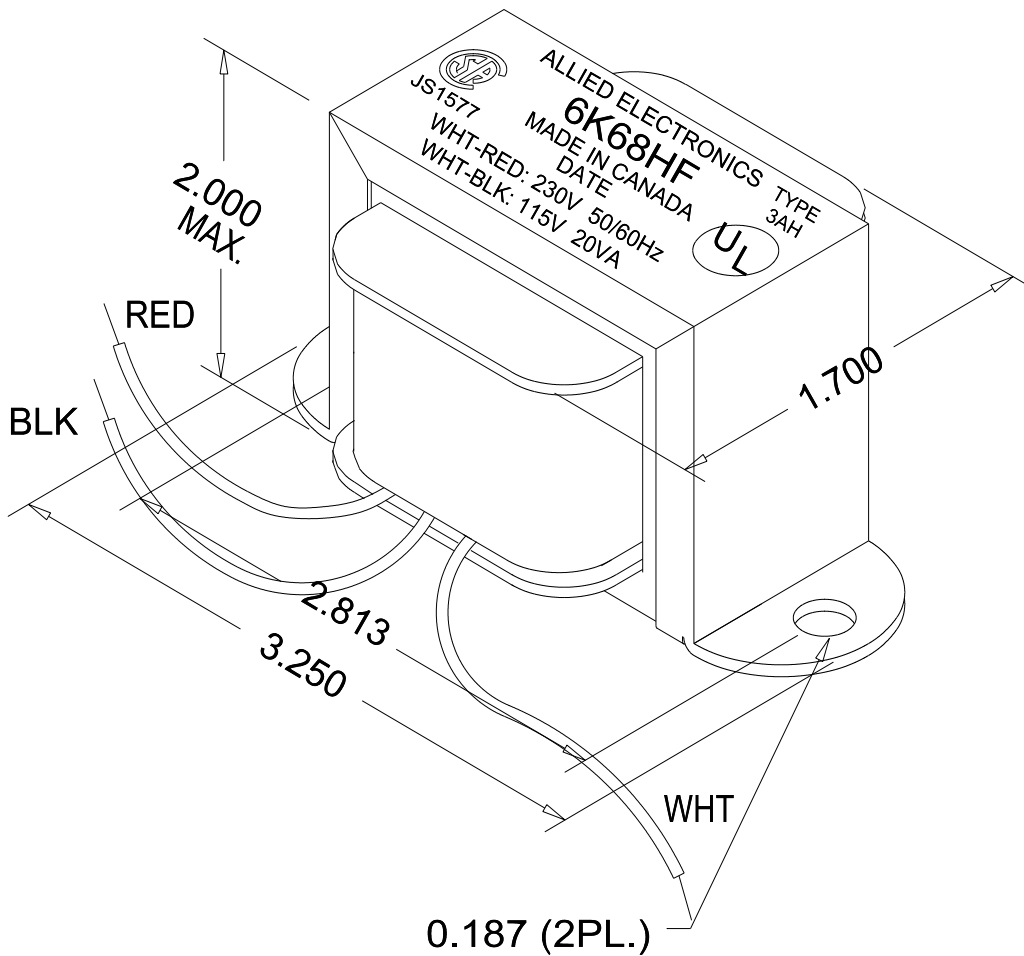

EDB6K68HF

NOTE: ALL LEADS 9.0" LONG OUT MIN.
DIMENSIONS TOLERANCE: ± 0.063 "

**HAMMOND
ELECTRONICS**

52 RANKIN PLACE,
WATERLOO, ONTARIO, N2L 3Z5.
PHONE (519) 886-6181
FAX # (519) 886-9540

TITLE		ALLIED ELECTRONICS 6K68HF		DR BY CORINA ILIE	
1	02/01/02	PRELIMINARY.	C. ILIE	DATE	02/01/02
NO	DATE	REVISION		DIM IN(X)MM()	

EDB6K68HF