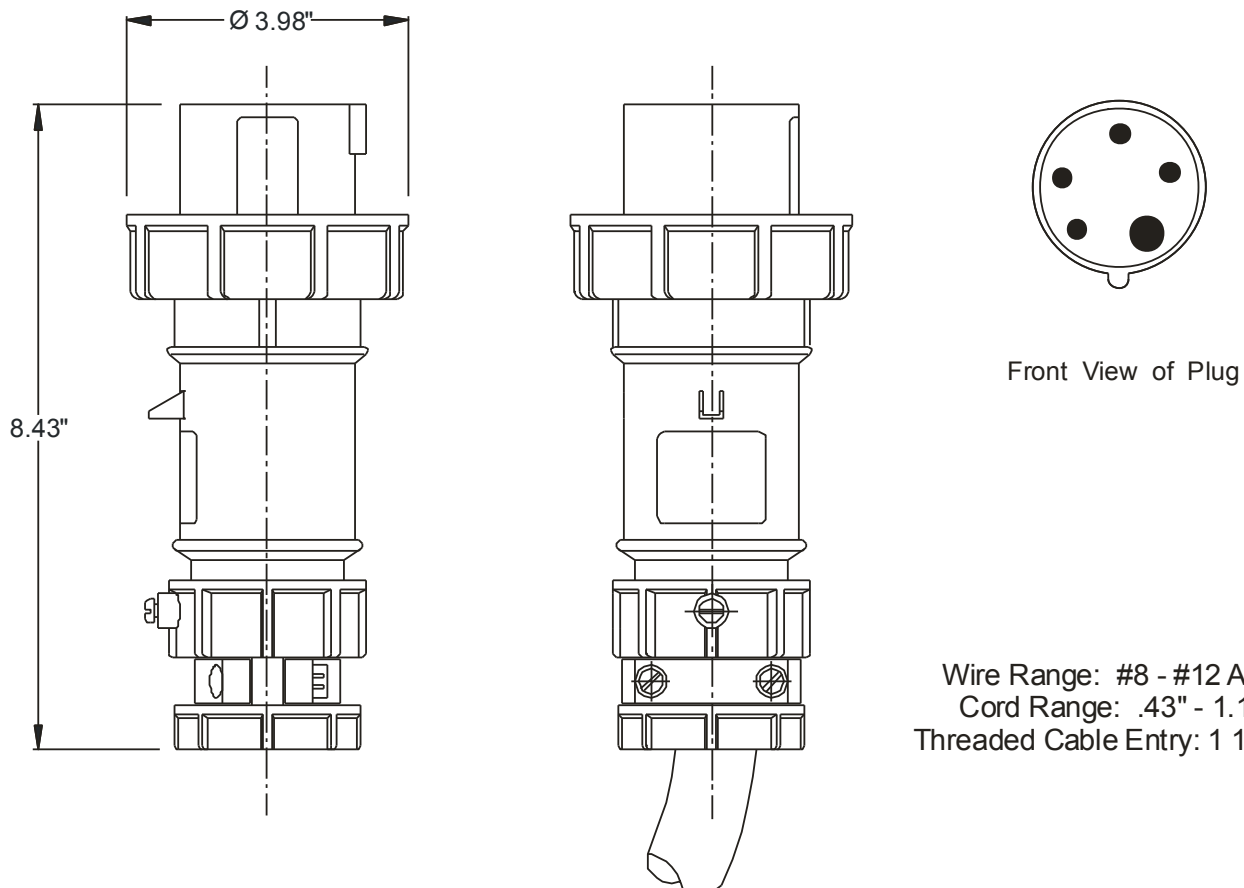

MENNEKES
Electrical Products
277 Fairfield Road
Fairfield, NJ 07004
800-882-7584
www.MENNEKES.com

PLUG, IN-LINE

Part No.	ME 530P7W
Description:	30 Amp 3ØY 277/480Vac 4 Pole, 5 Wire Plug
Construction:	UL Type 4X; IEC IP 67 Watertight
Approvals:	 to UL Standards 1682; 1686 and CSA C22.2 No. 182.1 UL Locked Rotor HP Rating – 7.5 HP IEC 60309-1; IEC 60309-2

IEC COLOR CODE: Red

GROUND SOCKET: 5 Hour Position Mates with Female in 7 Hour Position.

Front View of Plug

Wire Range: #8 - #12 AWG
Cord Range: .43" - 1.12"
Threaded Cable Entry: 1 1/4" NPT

Drawing Not to Scale