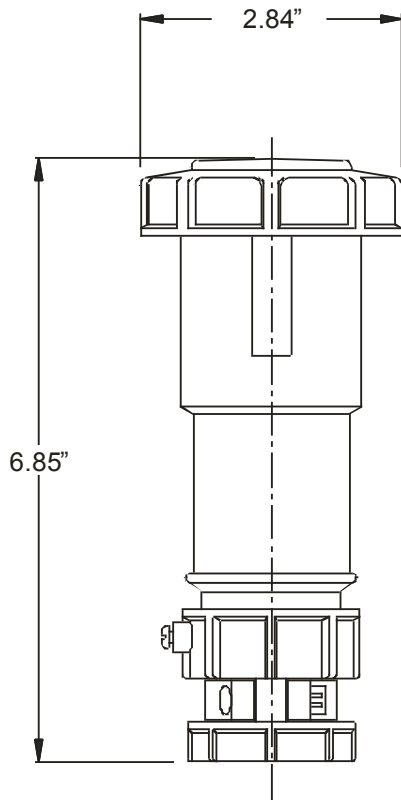

MENNEKES  
Electrical Products  
277 Fairfield Road  
Fairfield, NJ 07004  
800-882-7584  
www.MENNEKES.com

---

---

**CONNECTOR, IN-LINE**

---

---

<b>Part No.</b>	ME 320C6W
<b>Description:</b>	20 Amp 250Vac 2 Pole, 3 Wire Connector
<b>Construction:</b>	UL Type 4X; IEC IP 67 Watertight
<b>Approvals:</b>	 to UL Standards 1682; 1686 and CSA C22.2 No. 182.1 UL Locked Rotor HP Rating – 2 HP IEC 60309-1; IEC 60309-2

**IEC COLOR CODE:** Blue

**GROUND SOCKET:** 6 Hour Position Mates with Male in 6 Hour Position.

Front View of Connector

Wire Range: #10 - #14 AWG  
Cord Range: .36" - .76"  
Threaded Cable Entry: 3/4" NPT

Drawing Not to Scale