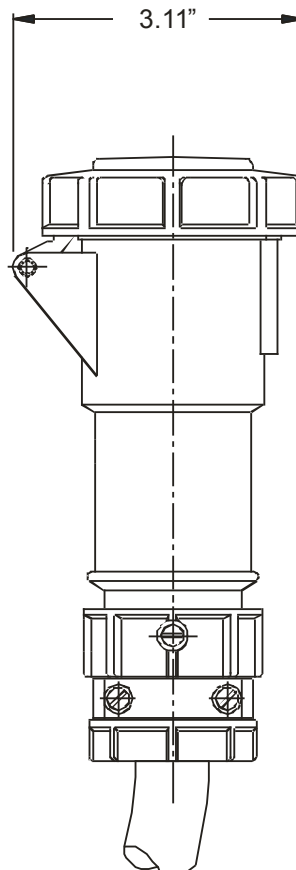

MENNEKES  
Electrical Products  
277 Fairfield Road  
Fairfield, NJ 07004  
800-882-7584  
www.MENNEKES.com

---

---

**CONNECTOR, IN-LINE**

---

---

<b>Part No.</b>	ME 320C6W
<b>Description:</b>	20 Amp 250Vac 2 Pole, 3 Wire Connector
<b>Construction:</b>	UL Type 4X; IEC IP 67 Watertight
<b>Approvals:</b>	 to UL Standards 1682; 1686 and CSA C22.2 No. 182.1 UL Locked Rotor HP Rating – 2 HP IEC 60309-1; IEC 60309-2

**IEC COLOR CODE:** Blue

**GROUND SOCKET:** 6 Hour Position Mates with Male in 6 Hour Position.

Front View of Connector

Wire Range: #10 - #14 AWG  
Cord Range: .36" - .76"  
Threaded Cable Entry: 3/4" NPT

Drawing Not to Scale