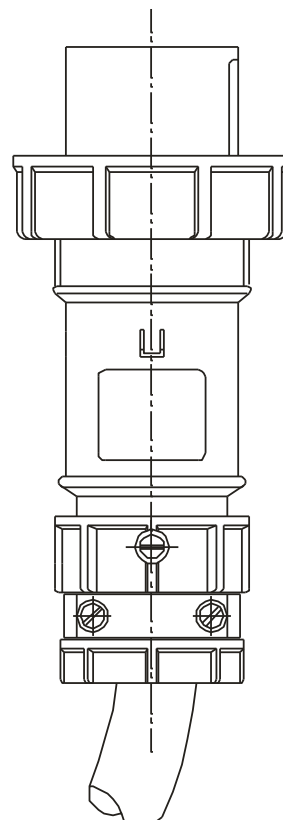

MENNEKES
Electrical Products
277 Fairfield Road
Fairfield, NJ 07004
800-882-7584
www.MENNEKES.com

PLUG, IN-LINE

Part No.	ME 420P7W
Description:	20 Amp 3Ø 480Vac 3 Pole, 4 Wire Plug
Construction:	UL Type 4X; IEC IP 67 Watertight
Approvals:	 to UL Standards 1682; 1686 and CSA C22.2 No. 182.1 UL Locked Rotor HP Rating – 5 HP IEC 60309-1; IEC 60309-2

IEC COLOR CODE: Red**GROUND SOCKET:** 5 Hour Position Mates with Female in 7 Hour Position.

Front View of Plug

Wire Range: #10 - #14 AWG
Cord Range: .36" - .76"
Threaded Cable Entry: 3/4" NPT

Drawing Not to Scale