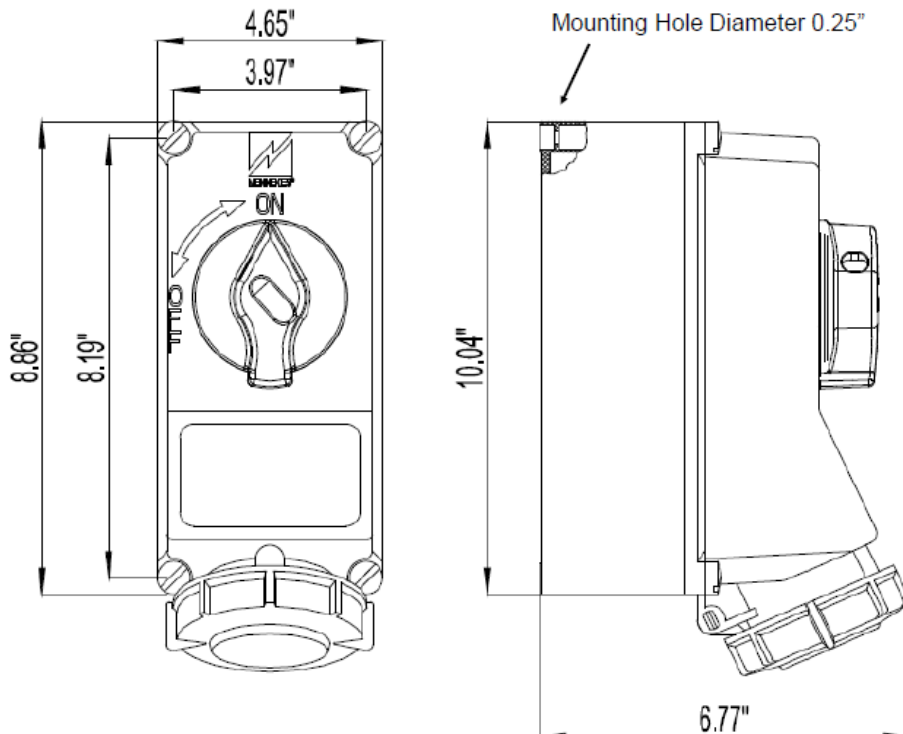

MENNEKES
Electrical Products
277 Fairfield Road
Fairfield, NJ 07004
800-882-7584
www.MENNEKES.com

RECEPTACLE, SWITCHED AND INTERLOCKED

Part No.	ME 420MI7
Description:	20 Amp 3Ø 4W 480Vac Switched and Interlocked Receptacle. 15hp@250Vac.
Construction:	NEMA 4X; 12
Approvals:	 us to UL Standard 508 and CSA C22.2 No.14-10 LISTED IEC 60309-1; IEC 60309-2
SCCR:	65,000 RMS Symmetrical Amps at the Voltage Rating of the Receptacle when protected with 60A Class J Fuses

IEC COLOR CODE: Red

GROUND SOCKET: 7 Hour Position Mates with Male in 5 Hour Position.

Drawing Not to Scale