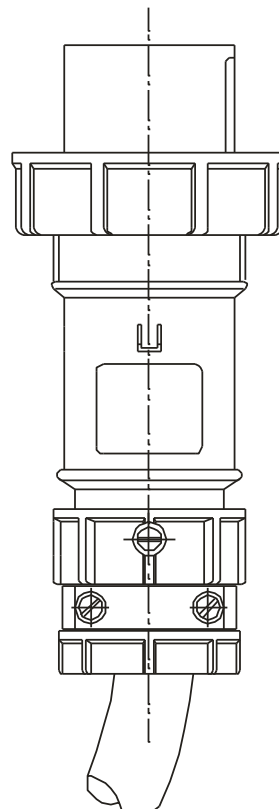

MENNEKES
Electrical Products
277 Fairfield Road
Fairfield, NJ 07004
800-882-7584
www.MENNEKES.com

PLUG, IN-LINE

Part No.	ME 320P4W
Description:	20 Amp 125Vac 2 Pole, 3 Wire Plug
Construction:	UL Type 4X; IEC IP 67 Watertight
Approvals:	 to UL Standards 1682; 1686 and CSA C22.2 No. 182.1 UL Locked Rotor HP Rating – 1 HP IEC 60309-1; IEC 60309-2

IEC COLOR CODE: Yellow

GROUND SOCKET: 8 Hour Position Mates with Female in 4 Hour Position.

Front View of Plug

Wire Range: #10 - #14 AWG
Cord Range: .36" - .76"
Threaded Cable Entry: 3/4" NPT

Drawing Not to Scale