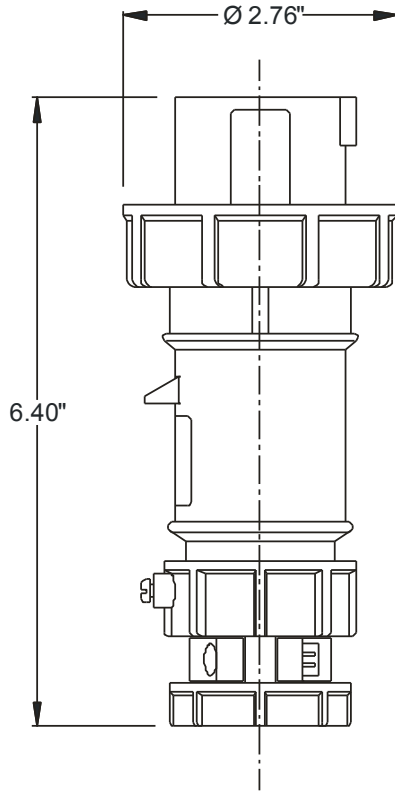

MENNEKES
Electrical Products
277 Fairfield Road
Fairfield, NJ 07004
800-882-7584
www.MENNEKES.com

PLUG, IN-LINE

Part No.	ME 320P4W
Description:	20 Amp 125Vac 2 Pole, 3 Wire Plug
Construction:	UL Type 4X; IEC IP 67 Watertight
Approvals:	 to UL Standards 1682; 1686 and CSA C22.2 No. 182.1 UL Locked Rotor HP Rating – 1 HP IEC 60309-1; IEC 60309-2

IEC COLOR CODE: Yellow

GROUND SOCKET: 8 Hour Position Mates with Female in 4 Hour Position.

Front View of Plug

Wire Range: #10 - #14 AWG
Cord Range: .36" - .76"
Threaded Cable Entry: 3/4" NPT

Drawing Not to Scale