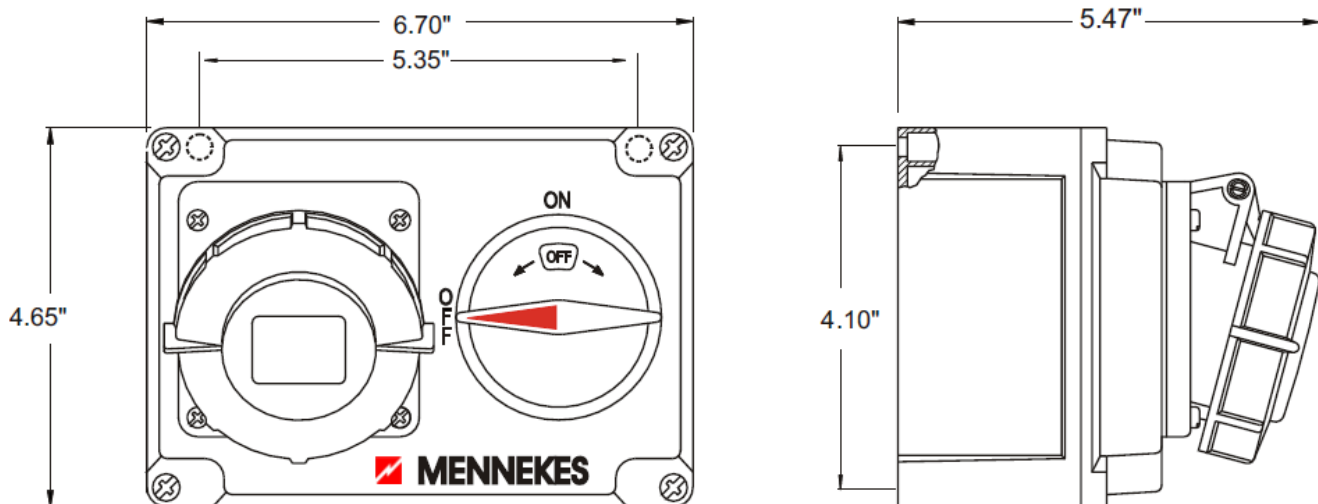

MENNEKES
Electrical Products
277 Fairfield Road
Fairfield, NJ 07004
800-882-7584
www.MENNEKES.com

RECEPTACLE, SWITCHED AND INTERLOCKED

Part No.	ME 420HMI7
Description:	20 Amp 3Ø 4W 480Vac Switched and Interlocked Receptacle 10hp@480Vac
Construction:	NEMA 4X; 12
Compliance:	UL 508; UL 50E and CSA C22.2 No.14-10
SCCR:	IEC 60309-1; IEC 60309-2 65,000 RMS Symmetrical Amps at the Voltage Rating of the Receptacle when protected with 40A Class J Fuses

IEC COLOR CODE: Red

GROUND SOCKET: 7 Hour Position Mates with Male in 5 Hour Position.

Drawing Not to Scale