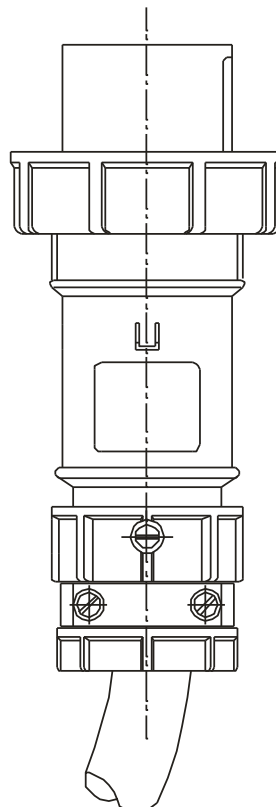

MENNEKES  
Electrical Products  
277 Fairfield Road  
Fairfield, NJ 07004  
800-882-7584  
www.MENNEKES.com

---

---

**PLUG, IN-LINE**

---

---

<b>Part No.</b>	ME 320P6W
<b>Description:</b>	20 Amp 250Vac 2 Pole, 3 Wire Plug
<b>Construction:</b>	UL Type 4X; IEC IP 67 Watertight
<b>Approvals:</b>	 to UL Standards 1682; 1686 and CSA C22.2 No. 182.1 UL Locked Rotor HP Rating – 2 HP IEC 60309-1; IEC 60309-2

**IEC COLOR CODE:** Blue

**GROUND SOCKET:** 6 Hour Position Mates with Female in 6 Hour Position.

Front View of Plug

Wire Range: #10 - #14 AWG  
Cord Range: .36" - .76"  
Threaded Cable Entry: 3/4" NPT

Drawing Not to Scale