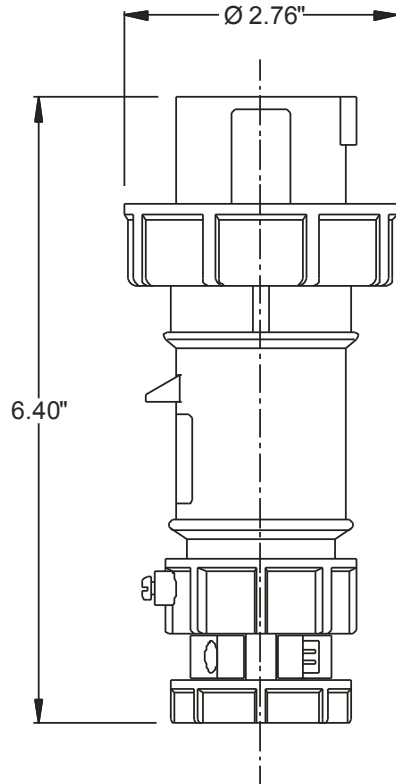

MENNEKES  
Electrical Products  
277 Fairfield Road  
Fairfield, NJ 07004  
800-882-7584  
www.MENNEKES.com

---

---

**PLUG, IN-LINE**

---

---

<b>Part No.</b>	ME 320P6W
<b>Description:</b>	20 Amp 250Vac 2 Pole, 3 Wire Plug
<b>Construction:</b>	UL Type 4X; IEC IP 67 Watertight
<b>Approvals:</b>	 to UL Standards 1682; 1686 and CSA C22.2 No. 182.1 UL Locked Rotor HP Rating – 2 HP IEC 60309-1; IEC 60309-2

**IEC COLOR CODE:** Blue

**GROUND SOCKET:** 6 Hour Position Mates with Female in 6 Hour Position.

Front View of Plug

Wire Range: #10 - #14 AWG  
Cord Range: .36" - .76"  
Threaded Cable Entry: 3/4" NPT

Drawing Not to Scale