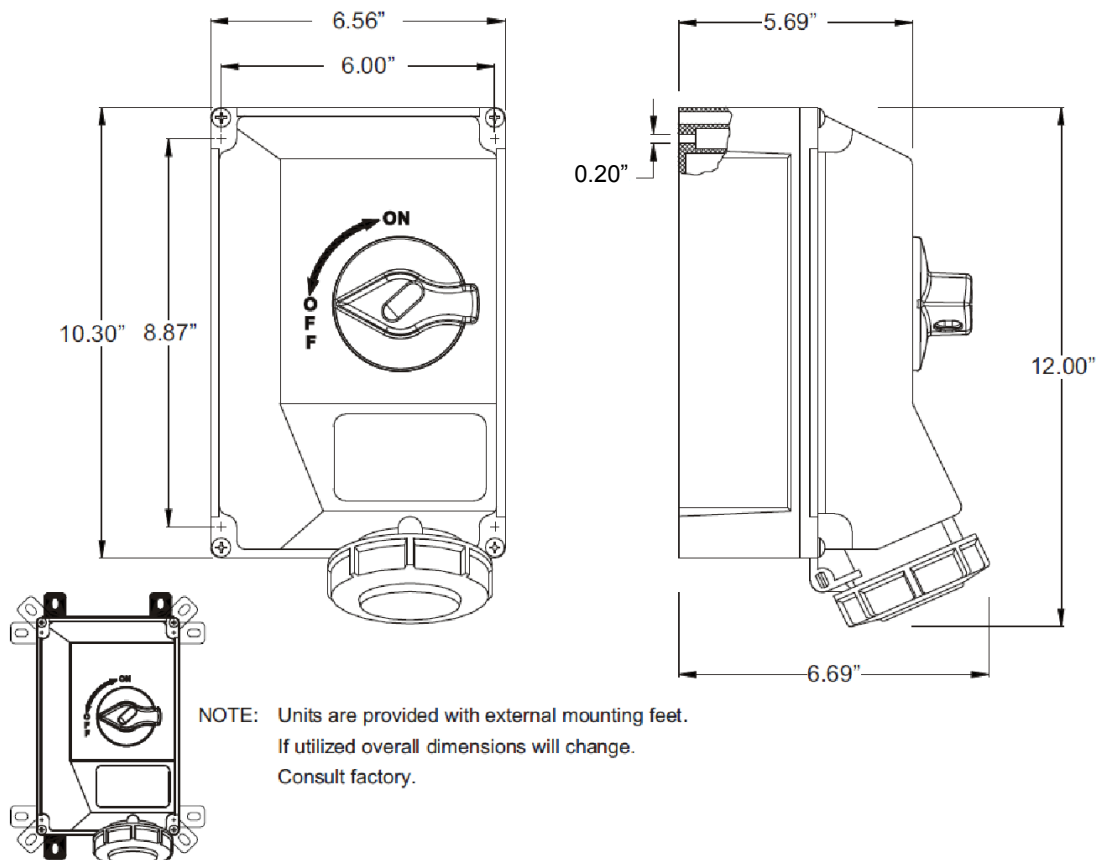

MENNEKES  
Electrical Products  
277 Fairfield Road  
Fairfield, NJ 07004  
800-882-7584  
www.MENNEKES.com

---

---

**RECEPTACLE, FUSIBLE SWITCHED AND INTERLOCKED**

---

---

<b>Part No.</b>	ME 430MIF7
<b>Description:</b>	30 Amp 3Ø 4W 480Vac Switched and Interlocked Receptacle with Type J Fuse Block, Max 15hp@480Vac.*
<b>Construction:</b>	NEMA 4X; 12
<b>Approvals:</b>	 US to UL Standard 98 and CSA C22.2 No. 4-M89 IEC 60309-1; IEC 60309-2

\*Requires Time Delay Fuses

---

**IEC COLOR CODE:** Red

---

**GROUND SOCKET:** 7 Hour Position Mates with Male in 5 Hour Position.

Drawing Not to Scale