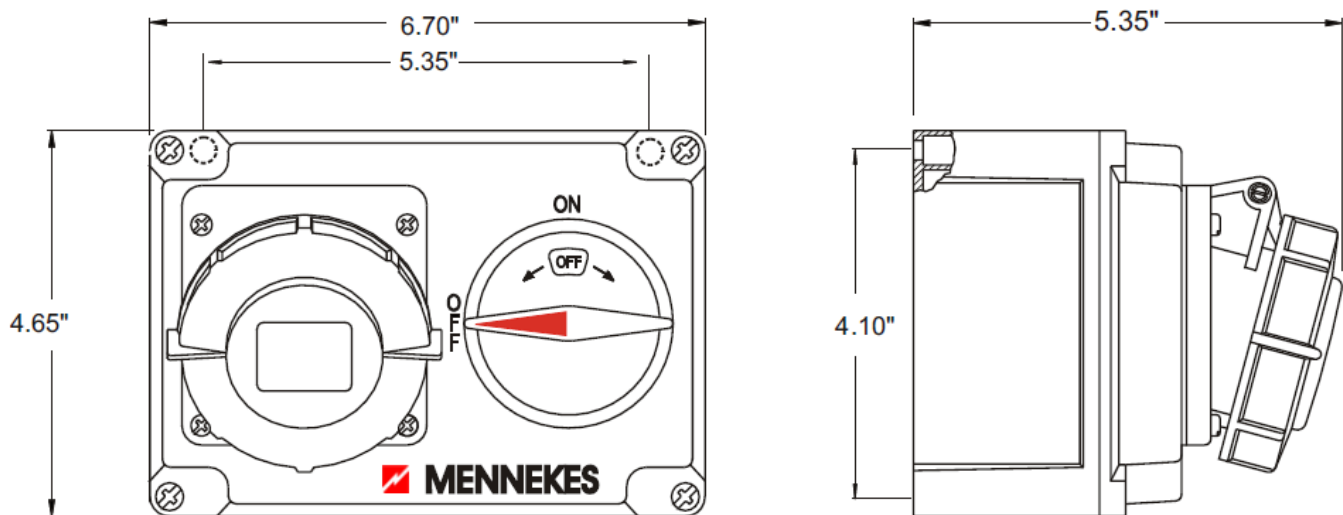

MENNEKES
Electrical Products
277 Fairfield Road
Fairfield, NJ 07004
800-882-7584
www.MENNEKES.com

RECEPTACLE, SWITCHED AND INTERLOCKED

Part No.	ME 320HMI4
Description:	20 Amp 1Ø 3W 125Vac Switched and Interlocked Receptacle 1hp@125Vac
Construction:	NEMA 4X; 12
Compliance:	UL 508; UL 50E and CSA C22.2 No.14-10 IEC 60309-1; IEC 60309-2
SCCR:	65,000 RMS Symmetrical Amps at the Voltage Rating of the Receptacle when protected with 40A Class J Fuses

IEC COLOR CODE: Yellow

GROUND SOCKET: 4 Hour Position Mates with Male in 8 Hour Position.

Drawing Not to Scale