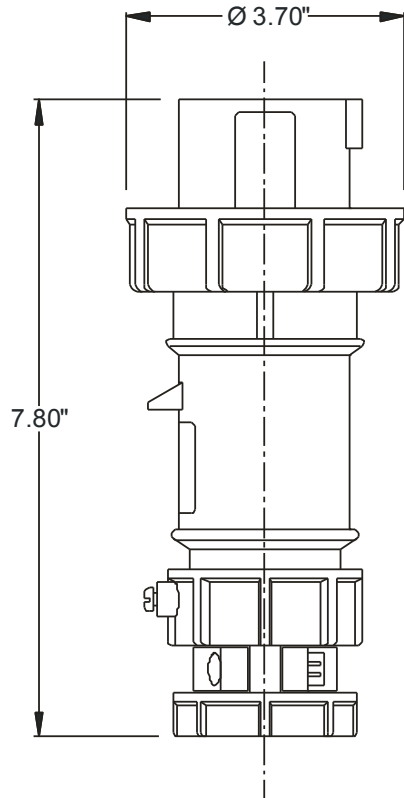

MENNEKES
Electrical Products
277 Fairfield Road
Fairfield, NJ 07004
800-882-7584
www.MENNEKES.com

PLUG, IN-LINE

Part No.	ME 430P9W
Description:	30 Amp 3Ø 250Vac 3 Pole, 4 Wire Plug
Construction:	UL Type 4X; IEC IP 67 Watertight
Approvals:	 to UL Standards 1682; 1686 and CSA C22.2 No. 182.1 UL Locked Rotor HP Rating – 3 HP IEC 60309-1; IEC 60309-2

IEC COLOR CODE: Blue

GROUND SOCKET: 3 Hour Position Mates with Female in 9 Hour Position.

Front View of Plug

Wire Range: #8 - #12 AWG
Cord Range: .43" - .94"
Threaded Cable Entry: 1" NPT

Drawing Not to Scale