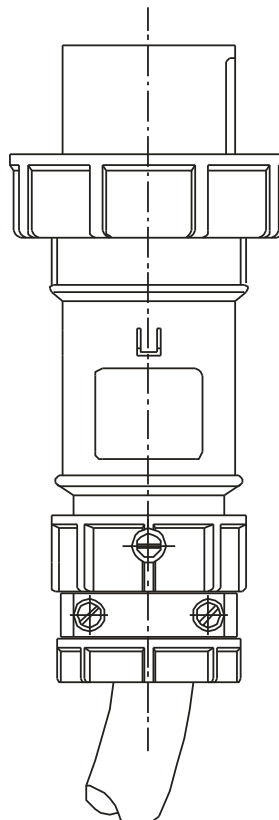

MENNEKES
Electrical Products
277 Fairfield Road
Fairfield, NJ 07004
800-882-7584
www.MENNEKES.com

PLUG, IN-LINE

Part No.	ME 430P9W
Description:	30 Amp 3Ø 250Vac 3 Pole, 4 Wire Plug
Construction:	UL Type 4X; IEC IP 67 Watertight
Approvals:	 to UL Standards 1682; 1686 and CSA C22.2 No. 182.1 UL Locked Rotor HP Rating – 3 HP IEC 60309-1; IEC 60309-2

IEC COLOR CODE: Blue

GROUND SOCKET: 3 Hour Position Mates with Female in 9 Hour Position.

Front View of Plug

Wire Range: #8 - #12 AWG
Cord Range: .43" - .94"
Threaded Cable Entry: 1" NPT

Drawing Not to Scale