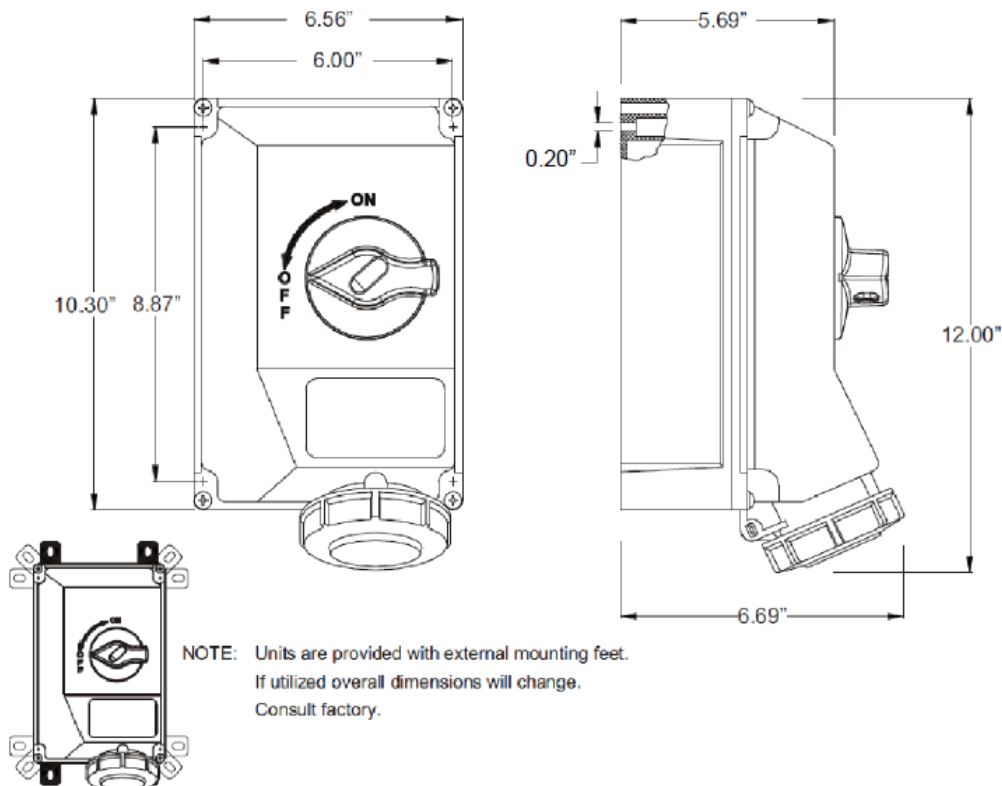

MENNEKES
Electrical Products
277 Fairfield Road
Fairfield, NJ 07004
800-882-7584
www.MENNEKES.com

RECEPTACLE, SWITCHED AND INTERLOCKED

Part No.	ME 430MI7
Description:	30 Amp 3Ø 4W 480Vac Switched and Interlocked Receptacle. 20hp@480Vac.
Construction:	NEMA 4X; 12
Approvals:	c  us to UL Standard 508 and CSA C22.2 No.14-10 LISTED IEC 60309-1; IEC 60309-2
SCCR:	65,000 RMS Symmetrical Amps at the Voltage Rating of the Receptacle when protected with 70A Class J Fuses

IEC COLOR CODE: Red

GROUND SOCKET: 7 Hour Position Mates with Male in 5 Hour Position.

Drawing Not to Scale