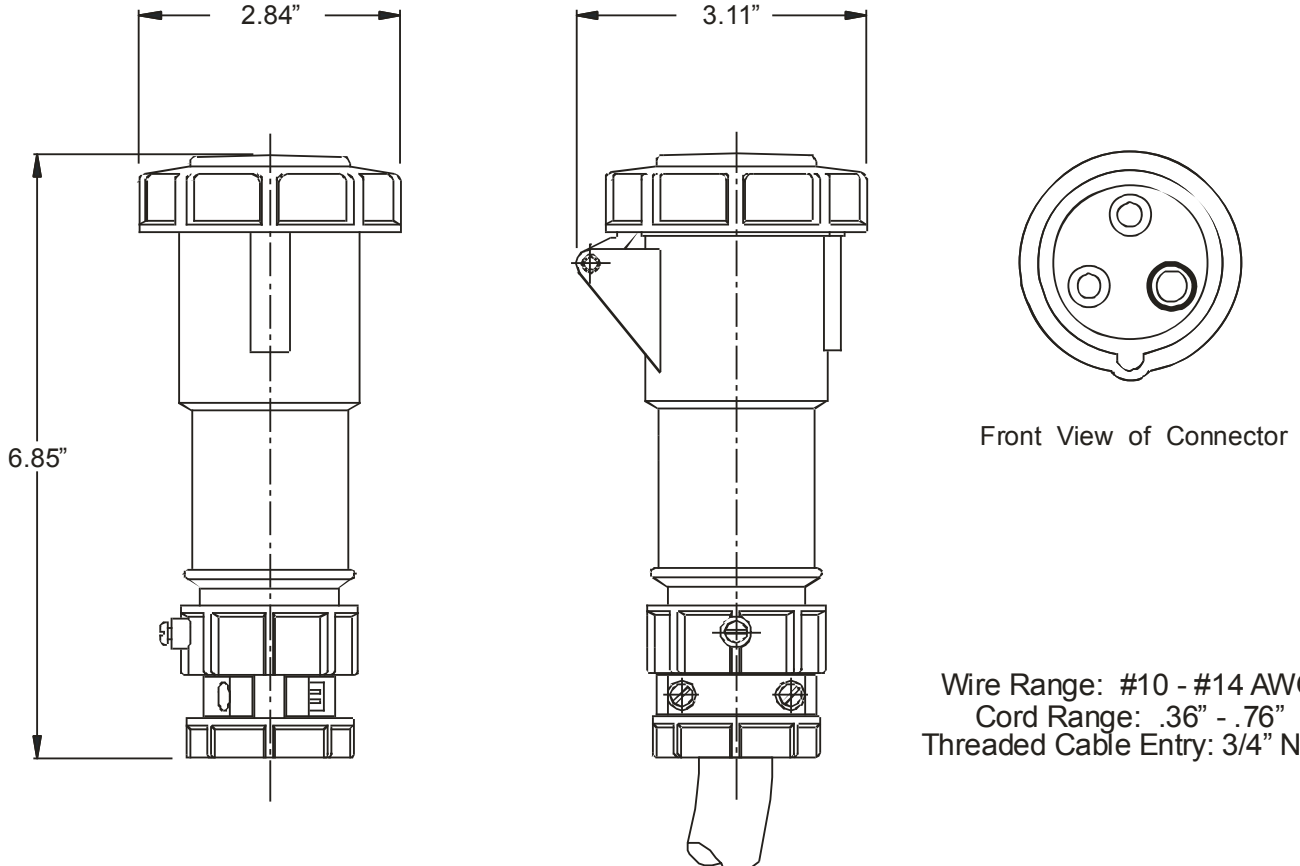

MENNEKES
Electrical Products
277 Fairfield Road
Fairfield, NJ 07004
800-882-7584
www.MENNEKES.com

CONNECTOR, IN-LINE

Part No.	ME 320C4W
Description:	20 Amp 125Vac 2 Pole, 3 Wire Connector
Construction:	UL Type 4X; IEC IP 67 Watertight
Approvals:	 to UL Standards 1682; 1686 and CSA C22.2 No. 182.1 UL Locked Rotor HP Rating – 1 HP IEC 60309-1; IEC 60309-2

IEC COLOR CODE: Yellow

GROUND SOCKET: 4 Hour Position Mates with Male in 8 Hour Position.

Wire Range: #10 - #14 AWG
Cord Range: .36" - .76"
Threaded Cable Entry: 3/4" NPT

Drawing Not to Scale