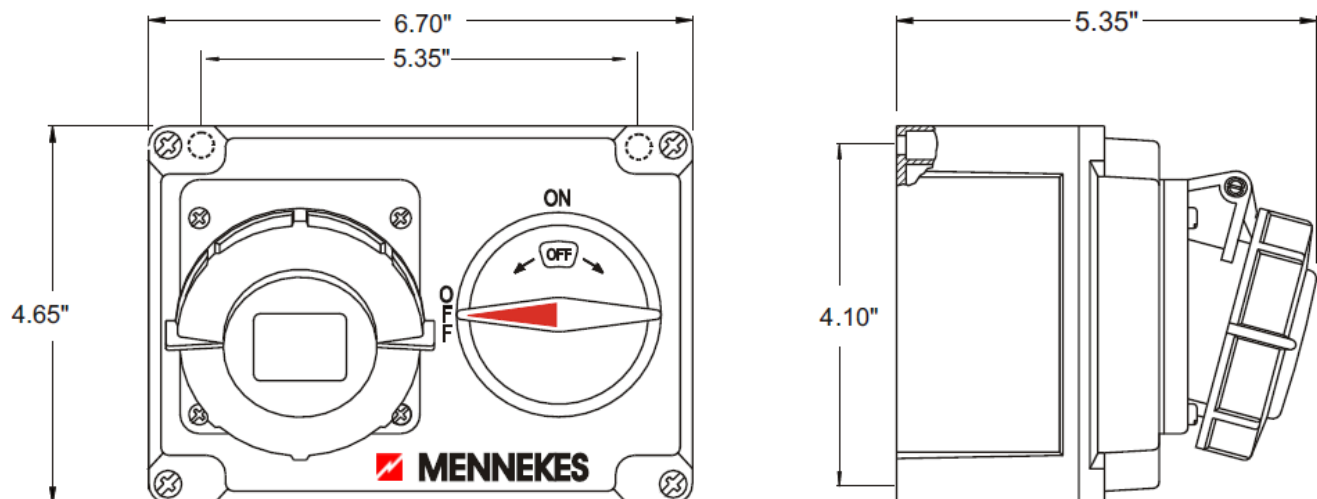

MENNEKES
Electrical Products
277 Fairfield Road
Fairfield, NJ 07004
800-882-7584
www.MENNEKES.com

RECEPTACLE, SWITCHED AND INTERLOCKED

Part No.	ME 320HMI6
Description:	20 Amp 1Ø 3W 250Vac Switched and Interlocked Receptacle 2.5hp@250Vac
Construction:	NEMA 4X; 12
Compliance:	UL 508; UL 50E and CSA C22.2 No.14-10 IEC 60309-1; IEC 60309-2
SCCR:	65,000 RMS Symmetrical Amps at the Voltage Rating of the Receptacle when protected with 40A Class J Fuses

IEC COLOR CODE: Blue

GROUND SOCKET: 6 Hour Position Mates with Male in 6 Hour Position.

Drawing Not to Scale