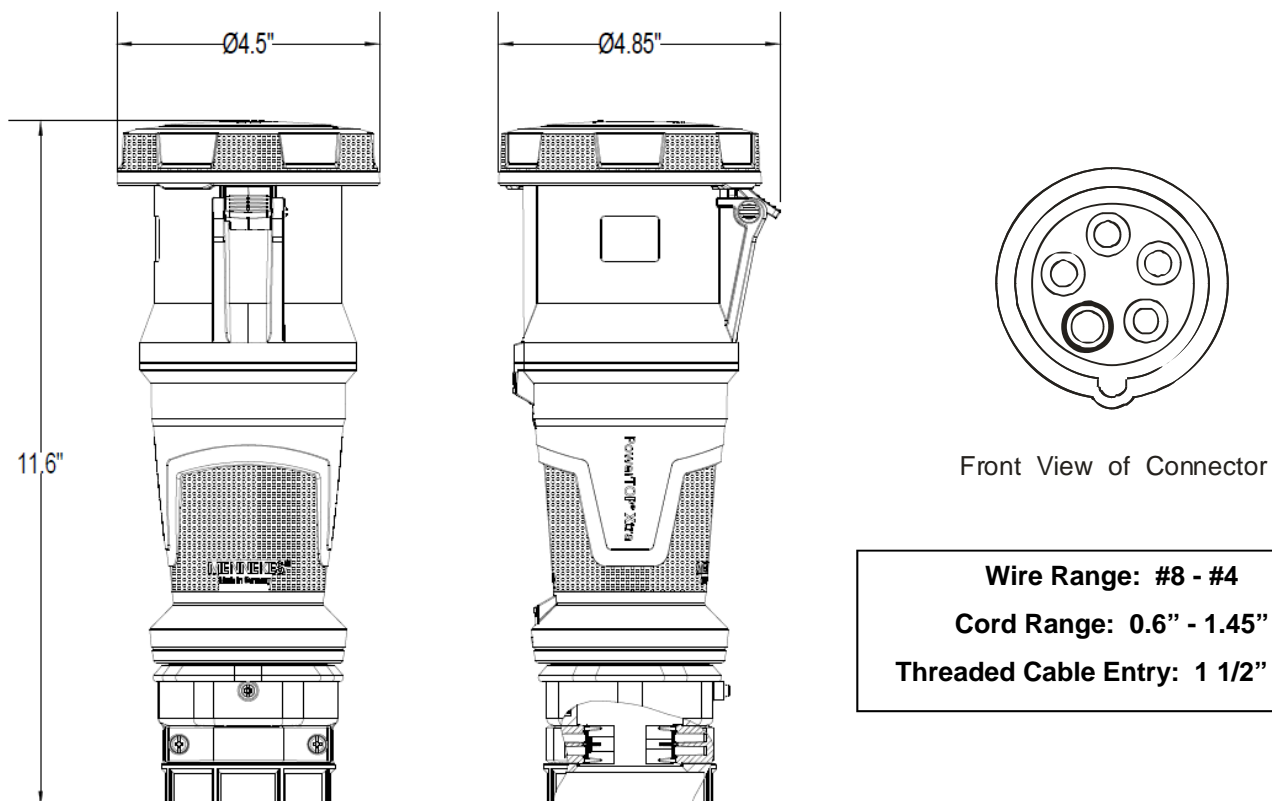

MENNEKES  
Electrical Products  
277 Fairfield Road  
Fairfield, NJ 07004  
800-882-7584  
www.MENNEKES.com

---

---

**PowerTOP Xtra CONNECTOR**

---

---

<b>Part No.</b>	ME 560C7W
<b>Description:</b>	60 Amp 3ØY 277/480Vac 4 Pole, 5 Wire Connector
<b>Construction:</b>	UL Type 4X; IEC IP 67 Watertight
<b>Approvals:</b>	 US to UL Standards 1682; 1686 and CSA C22.2 No. 182.1  UL Locked Rotor HP Rating – 15 HP IEC 60309-1; IEC 60309-2

**IEC COLOR CODE:** Red

**GROUND SOCKET:** 7 Hour Position Mates with Male in 5 Hour Position.

**Wire Range: #8 - #4**  
**Cord Range: 0.6" - 1.45"**  
**Threaded Cable Entry: 1 1/2" NPT**

Drawing Not to Scale