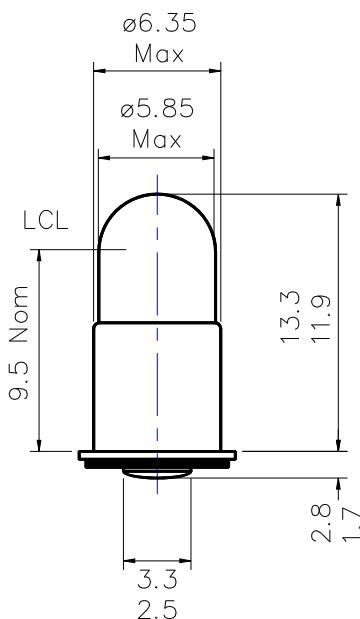

Part Number: 8918

Type	Size	Rating	Description
Incandescent	T6	14V 100mA	T-1¾ Midget Flange Lamp

Dimensions in millimetres

TEST VOLTS	CURRENT (mA)			LIGHT OUTPUT (Lm)			LIFE Hours
	Min.	Nom.	Max.	Min.	Nom.	Max.	
14	90	100	110	4.7	6.3	7.9	10,000

Notes:

- 1 **Base Type** Nickel plated SX6s base to BS EN 60061-1
- 2 **Filament Shape** C-2F
- 3 **Lamp Marking** 8918 14V 100mA
- 4 **Environmental** RoHS & REACH SVHC compliant