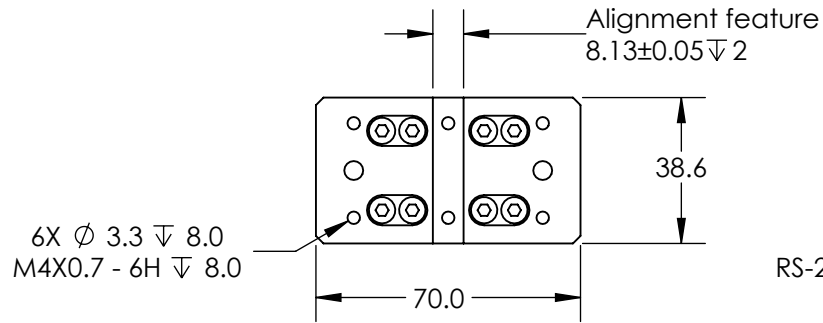

**SHB40-C**  
dimensions in mm

Model Number	Travel	L
SHB40-0100-C	100	250
SHB40-0150-C	150	300
SHB40-0200-C	200	350
...	...	...
SHB40-2000-C	2000	2150

Motor orientation can be adjusted during installation