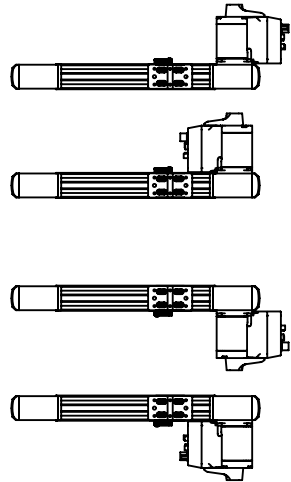

**SHB40-C**  
dimensions in mm

Model Number	Travel	L
SHB40-0100-C	100	250
SHB40-0150-C	150	300
SHB40-0200-C	200	350
...	...	...
SHB40-2000-C	2000	2150

Motor orientation can be adjusted during installation