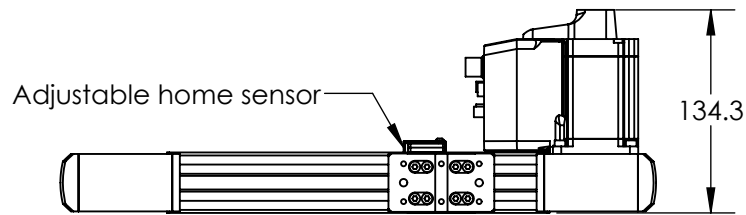

**SHB40-C**  
dimensions in mm

Model Number	Travel	L
SHB40-0100-C	100	250
SHB40-0150-C	150	300
SHB40-0200-C	200	350
...	...	...
SHB40-2000-C	2000	2150

Motor orientation can be adjusted during installation