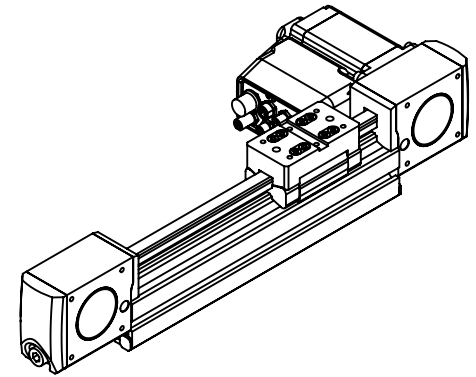

**SHB40-C**  
dimensions in mm

Model Number	Travel	L
SHB40-0100-C	100	250
SHB40-0150-C	150	300
SHB40-0200-C	200	350
...	...	...
SHB40-2000-C	2000	2150

Motor orientation can be adjusted during installation