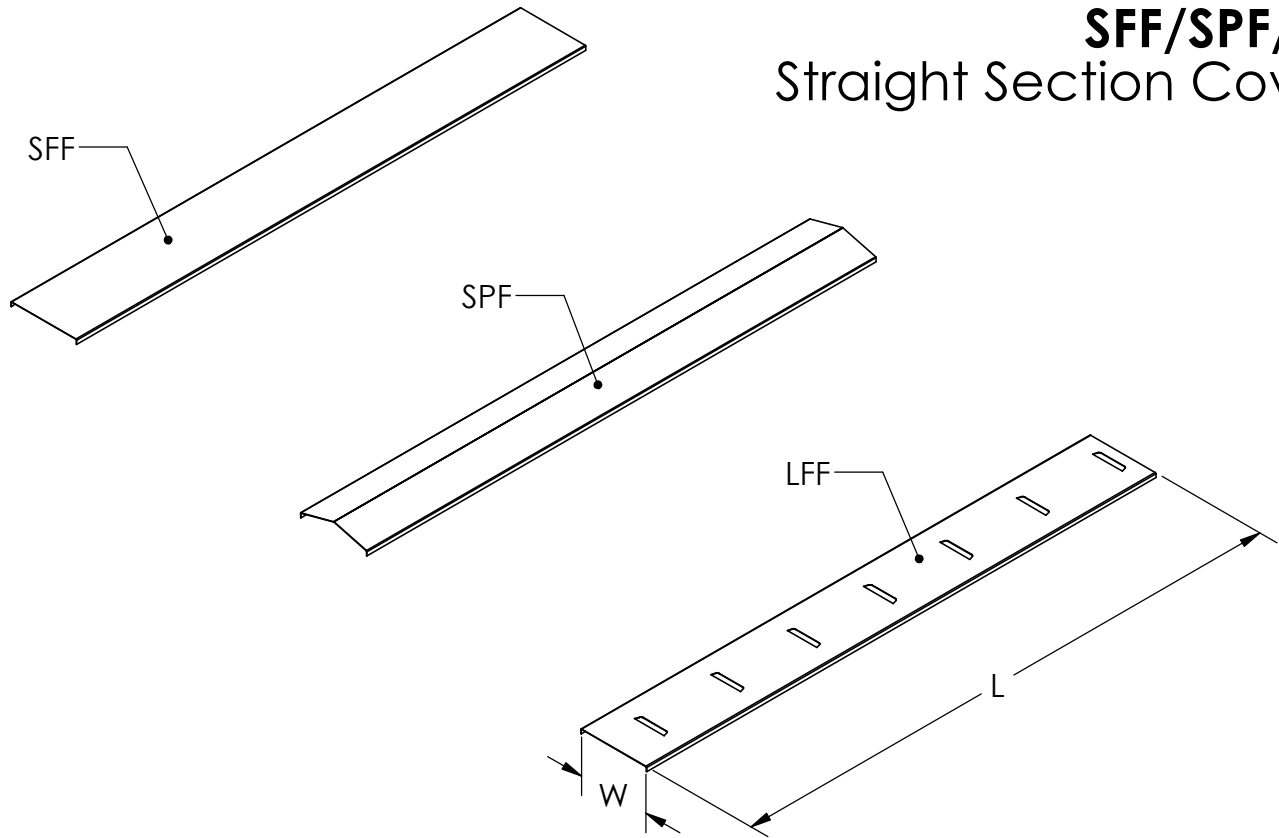

SFF/SPF/LFF Straight Section Covers

- **Material:** Aluminum Alloy 5052 H32
- **Finish:** Plain.
- **Width (W):** is Width of tray + 1.6"
- **Length (L):** available in: 60", 72", 120", 144"
- Cover connectors are purchased separately

STRAIGHT SECTION COVER CATALOG NUMBERING EXAMPLE:			
MATERIAL	← A	- LFF	- S060 - 06 → WIDTH
	A		06 - 6"
			09 - 9"
			12 - 12"
			18 - 18"
			24 - 24"
			30 - 30"
			36 - 36"
		COVER TYPE	LENGTH
		SFF - Solid Flat Flanged	S060 - 60"
		LFF - Louvered Flat Flanged	S072 - 72"
		SPF - Solid Peaked Flanged	S120 - 120"
			S144 - 144"