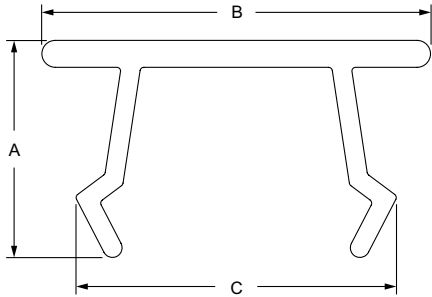

Economy T-slot Cover

Part No.	Series	Color	Material	Finish	Process	A	B	C	Stock Length	Weight			
2819	10	Yellow	PVC	Matte	Extruded	.211"	.430"	.313"	72.500"	.080 lb			
2820	10	Black				.211"	.430"	.313"		.083 lb			
2821	10	Gray				.211"	.430"	.313"		.076 lb			
2818	10	Red				.211"	.430"	.313"		.098 lb			
2817	10	Blue				.211"	.430"	.313"		.080 lb			
2816	10	Orange				.211"	.430"	.313"		.091 lb			
2822	15	Yellow				.282"	.505"	.416"		.131 lb			
2823	15	Black				.282"	.505"	.416"	.133 lb				
2824	15	Gray				.282"	.505"	.416"	.126 lb				
2825	15	Red				.282"	.505"	.416"	.124 lb				
2826	15	Blue				.282"	.505"	.416"	.126 lb				
2827	15	Orange				.282"	.505"	.416"	.127 lb				
2871	15 40	Clear				.283"	.505"	.416"	.126 lb				
25-2819	25	Yellow				5.36mm	10.92mm	7.95mm	1841.50mm	.0354 kg			
25-2820	25	Black				5.36mm	10.92mm	7.95mm		.0363 kg			
25-2821	25	Gray				5.36mm	10.92mm	7.95mm		.0360 kg			
25-2818	25	Red				5.36mm	10.92mm	7.95mm		.0443 kg			
25-2817	25	Blue				5.36mm	10.92mm	7.95mm		.0386 kg			
25-2816	25	Orange				5.36mm	10.92mm	7.95mm		.0411 kg			
40-2822	40	Yellow				7.16mm	12.83mm	10.57mm		.0549 kg			
40-2823	40	Black				7.16mm	12.83mm	10.57mm	.0467 kg				
40-2824	40	Gray				7.16mm	12.83mm	10.57mm	.0521 kg				
40-2825	40	Red				7.16mm	12.83mm	10.57mm	.0544 kg				
40-2826	40	Blue				7.16mm	12.83mm	10.57mm	.0579 kg				
40-2827	40	Orange				7.16mm	12.83mm	10.57mm	.0602 kg				
14108	45	Yellow				Polypropylene			7.37mm	11.61mm	11.58mm	2000.00mm	.0514 kg
14107	45	Black							7.37mm	11.61mm	11.58mm		.0514 kg
14110	45	Gray	7.37mm	11.61mm	11.58mm				.0514 kg				
14123	45	Red	7.37mm	11.61mm	11.58mm				.0514 kg				
14121	45	Blue	7.37mm	11.61mm	11.58mm				.0514 kg				