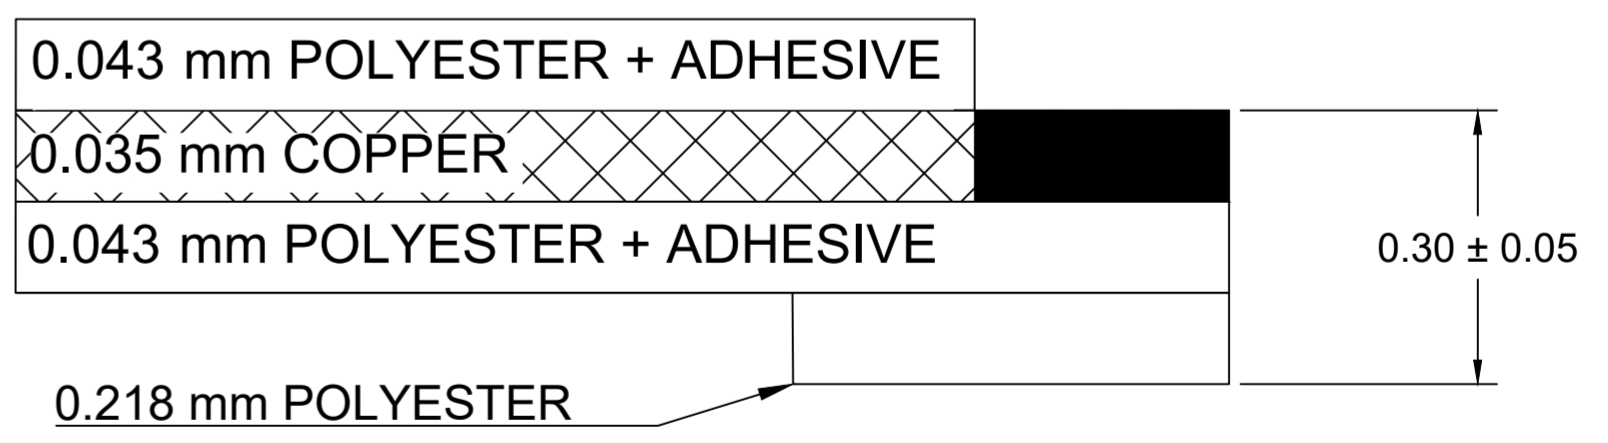

END TAIL DETAIL
SCALE 10:1

CROSS-SECTION

THIS DRAWING CONTAINS INFORMATION THAT IS PROPRIETARY TO MOLEX ELECTRONIC TECHNOLOGIES, LLC AND SHOULD NOT BE USED WITHOUT WRITTEN PERMISSION									
DIMENSION UNITS		SCALE		CURRENT REV DESC: SERIES NUMBER EXPANSION					
MM		NA		<div style="font-size: 2em; font-weight: bold; margin-bottom: 10px;">molex</div> <div style="font-weight: bold; margin-bottom: 5px;">0.50MM CENTER FLAT FLEX CABLE (FFC)</div> <div style="font-weight: bold; margin-bottom: 5px;">(105°C, AU PLATING, EXTRA-FLEX) SALES</div> <div style="font-weight: bold; margin-bottom: 5px;">DRAWING</div> <div style="font-weight: bold; margin-bottom: 5px;">PRODUCT CUSTOMER DRAWING</div>					
GENERAL TOLERANCES (UNLESS SPECIFIED)									
	mm	INCH							
4 PLACES	±----	±----							
3 PLACES	±----	±----							
2 PLACES	±----	±----							
1 PLACE	±----	±----							
0 PLACES	±----	±----							
ANGULAR TOL ± 0.5 °				THIRD ANGLE PROJECTION		DRAWING		SERIES	
DRAFT WHERE APPLICABLE MUST REMAIN WITHIN DIMENSIONS						C-SIZE		15120	
DOCUMENT STATUS		RELEASE DATE		MATERIAL NUMBER		CUSTOMER		SHEET NUMBER	
P1		2023/06/16 15:29:56		SEE CHART		GENERAL MARKET		2 OF 2	