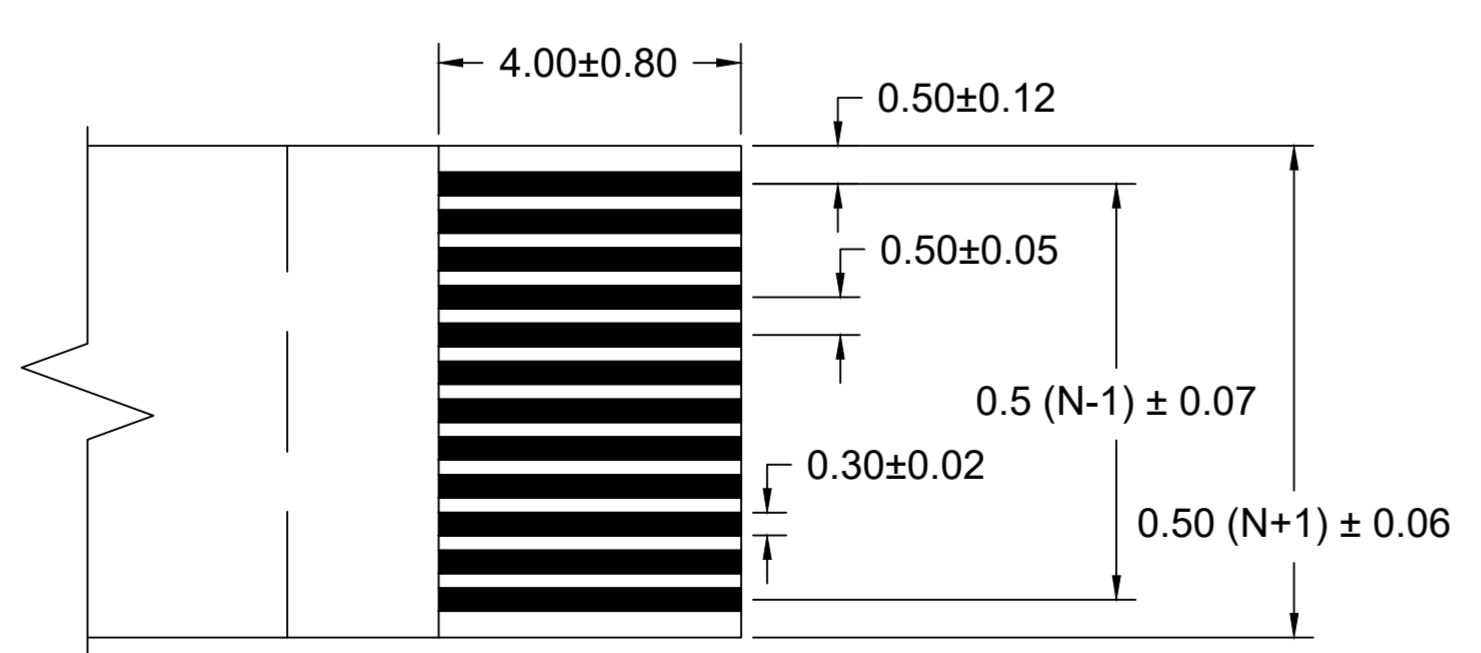

END TAIL DETAIL
SCALE 10:1

CROSS-SECTION

THIS DRAWING CONTAINS INFORMATION THAT IS PROPRIETARY TO MOLEX ELECTRONIC TECHNOLOGIES, LLC AND SHOULD NOT BE USED WITHOUT WRITTEN PERMISSION									
DIMENSION UNITS		SCALE		CURRENT REV DESC: SERIES NUMBER EXPANSION					
MM		NA		<div style="font-size: 2em; font-weight: bold; margin-bottom: 10px;">molex</div> <div style="font-weight: bold; margin-bottom: 5px;">0.50MM CENTER FLAT FLEX CABLE (FFC)</div> <div style="font-weight: bold; margin-bottom: 5px;">(105°C, AU PLATING, EXTRA-FLEX) SALES</div> <div style="font-weight: bold; margin-bottom: 5px;">DRAWING</div> <div style="font-weight: bold; margin-bottom: 5px;">PRODUCT CUSTOMER DRAWING</div>					
GENERAL TOLERANCES (UNLESS SPECIFIED)									
	mm	INCH							
4 PLACES	±----	±----							
3 PLACES	±----	±----							
2 PLACES	±----	±----							
1 PLACE	±----	±----							
0 PLACES	±----	±----							
ANGULAR TOL ± 0.5 °				THIRD ANGLE PROJECTION		DRAWING		SERIES	
DRAFT WHERE APPLICABLE MUST REMAIN WITHIN DIMENSIONS						C-SIZE		15120	
DOCUMENT STATUS		RELEASE DATE		MATERIAL NUMBER		CUSTOMER		SHEET NUMBER	
P1		2023/06/16 15:29:56		SEE CHART		GENERAL MARKET		2 OF 2	