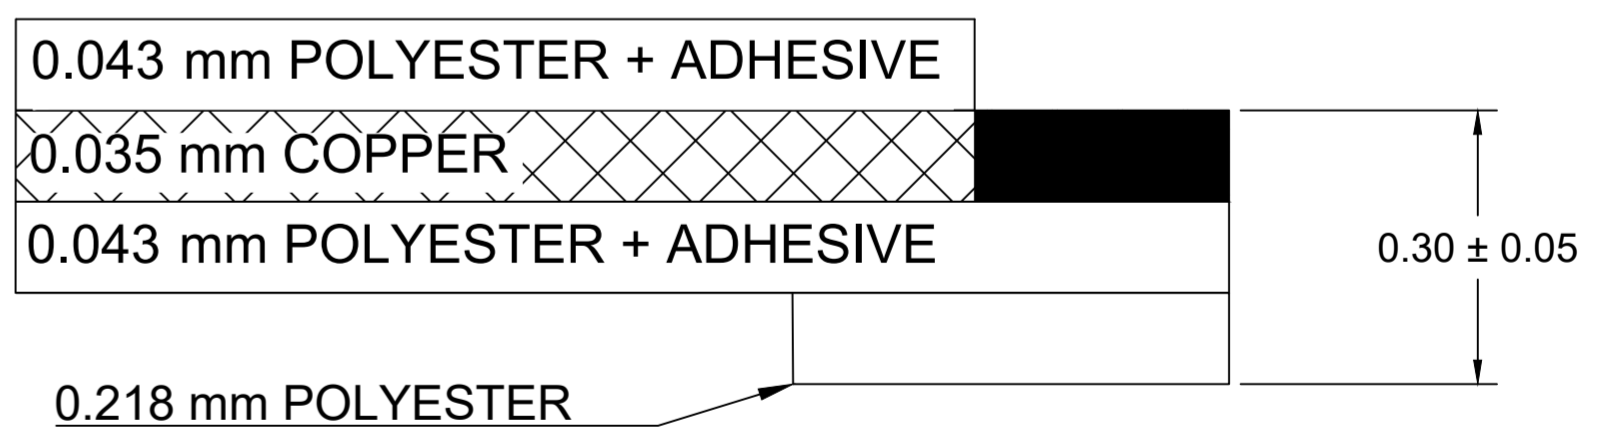

CROSS-SECTION

THIS DRAWING CONTAINS INFORMATION THAT IS PROPRIETARY TO MOLEX ELECTRONIC TECHNOLOGIES, LLC AND SHOULD NOT BE USED WITHOUT WRITTEN PERMISSION									
DIMENSION UNITS	SCALE	CURRENT REV DESC: SERIES NUMBER EXPANSION							
MM	NA	molex							
GENERAL TOLERANCES (UNLESS SPECIFIED)		0.50MM CENTER FLAT FLEX CABLE (FFC) (105°C, AU PLATING, EXTRA-FLEX) SALES DRAWING							
		PRODUCT CUSTOMER DRAWING							
4 PLACES	±----	EC NO: 753551		DRWN: DIEGOG7		2023/04/20		DOCUMENT NUMBER 151200001	
3 PLACES	±----	CHK'D: JSMITH11		2023/06/16					
2 PLACES	±----	APPR: JSMITH11		2023/06/16		DOC TYPE PSD		DOC PART 000	
1 PLACE	±----	INITIAL REVISION:							
0 PLACES	±----	DRWN: DIEGOG7		2023/01/24		SHEET NUMBER 2 OF 2			
ANGULAR TOL ± 0.5 °		APPR: JSMITH11		2023/04/04					
DRAFT WHERE APPLICABLE MUST REMAIN WITHIN DIMENSIONS		THIRD ANGLE PROJECTION		DRAWING	SERIES	MATERIAL NUMBER		CUSTOMER	
				C-SIZE	15120	SEE CHART		GENERAL MARKET