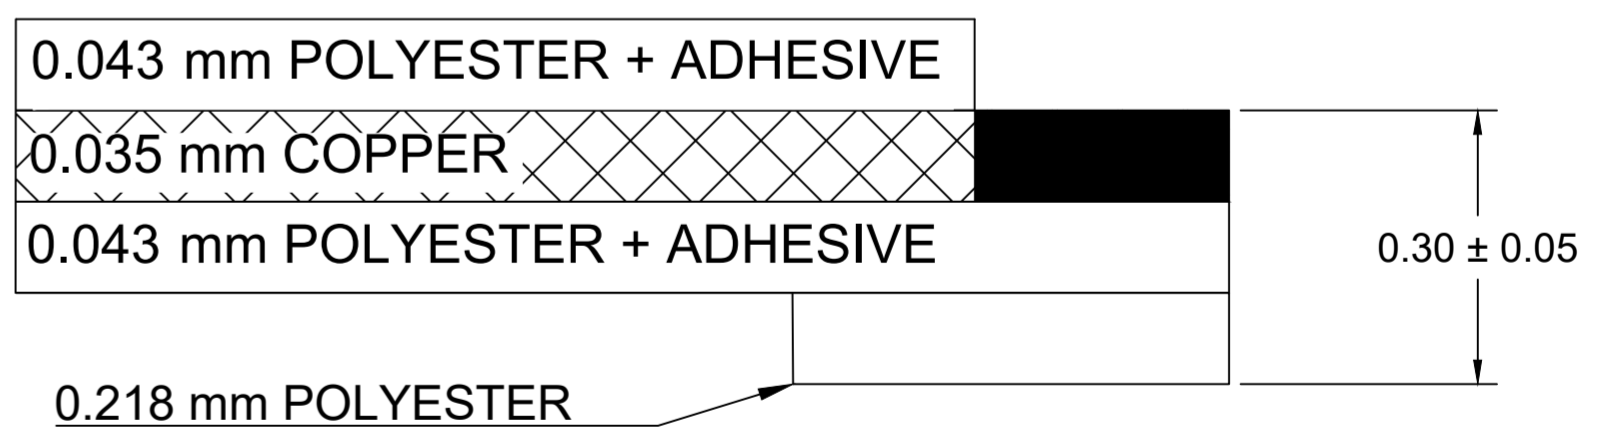

CROSS-SECTION

THIS DRAWING CONTAINS INFORMATION THAT IS PROPRIETARY TO MOLEX ELECTRONIC TECHNOLOGIES, LLC AND SHOULD NOT BE USED WITHOUT WRITTEN PERMISSION																			
DIMENSION UNITS		SCALE		CURRENT REV DESC: SERIES NUMBER EXPANSION															
MM		NA		molex															
GENERAL TOLERANCES (UNLESS SPECIFIED)				0.50MM CENTER FLAT FLEX CABLE (FFC) (105°C, AU PLATING, EXTRA-FLEX) SALES DRAWING															
				PRODUCT CUSTOMER DRAWING															
4 PLACES		±----		3 PLACES		±----		2 PLACES		±----		1 PLACE		±----		0 PLACES		±----	
ANGULAR TOL		± 0.5 °		DRAFT WHERE APPLICABLE MUST REMAIN WITHIN DIMENSIONS		THIRD ANGLE PROJECTION		DRAWING		SERIES		MATERIAL NUMBER		CUSTOMER		SHEET NUMBER			
						C-SIZE		15120		SEE CHART		GENERAL MARKET		2 OF 2