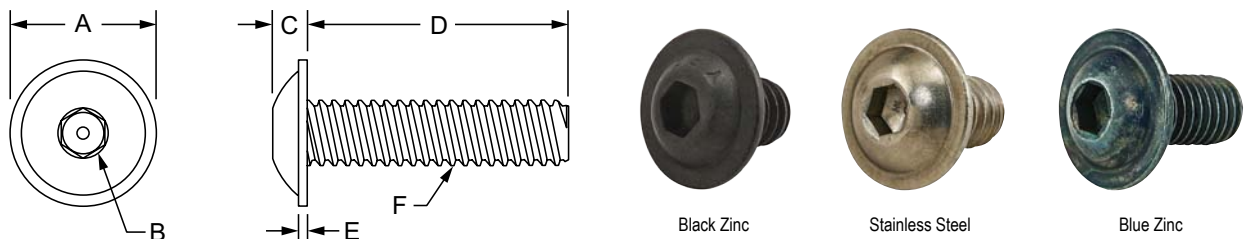

Button Head Socket Cap Screw (Continued)

Part No.	Series	Material	Finish	A	B	C	D (Length)	E (Thread)	Thread Length	Weight
19-8320	M	Steel	Bright Zinc	13.79mm	5.00mm	4.23mm	20.00mm	M8 x 1.25	Full Thread	.0092 kg
3819	M	Steel	Bright Zinc	13.79mm	5.00mm	4.23mm	25.00mm	M8 x 1.25	Full Thread	.0104 kg
11-8325	M	Steel	Black Zinc	13.79mm	5.00mm	4.23mm	25.00mm	M8 x 1.25	Full Thread	.0104 kg
13-8325	M	Steel	Blue Zinc	13.79mm	5.00mm	4.23mm	25.00mm	M8 x 1.25	Full Thread	.0104 kg
17-8325	M	Stainless-Steel	Stainless	13.79mm	5.00mm	4.23mm	25.00mm	M8 x 1.25	Full Thread	.0104 kg
19-8325	M	Steel	Bright Zinc	13.79mm	5.00mm	4.23mm	25.00mm	M8 x 1.25	Full Thread	.0104 kg
13-3943	M RT	Steel	Blue Zinc	14.00mm	8.00mm	6.60mm	30.00mm	M8 x 1.25	Full Thread	.0121 kg
13-3944	M RT	Steel	Blue Zinc	14.00mm	8.00mm	6.60mm	40.00mm	M8 x 1.25	Full Thread	.0154 kg
13-3945	M RT	Steel	Blue Zinc	14.00mm	8.00mm	6.60mm	45.00mm	M8 x 1.25	Full Thread	.0169 kg
13-3946	M RT	Steel	Blue Zinc	14.00mm	8.00mm	6.60mm	50.00mm	M8 x 1.25	Full Thread	.0187 kg
13-3947	M RT	Steel	Blue Zinc	14.00mm	8.00mm	6.60mm	60.00mm	M8 x 1.25	Full Thread	.0217 kg
13-3948	M RT	Steel	Blue Zinc	14.00mm	8.00mm	6.60mm	80.00mm	M8 x 1.25	Full Thread	.0263 kg

View page 3-177 for dimensional drawing

Flanged Button Head Socket Cap Screw

Part No.	Series	Material	Finish	A	B	C	D (Length)	E	F (Thread)	Thread Length	Weight
3390	F	Steel	Black Zinc	.560"	5/32	.132"	.375"	.046"	1/4-20	Full Thread	.007 lb
3601	F	Stainless-Steel	Stainless	.560"	5/32	.132"	.375"	.046"	1/4-20	Full Thread	.007 lb
3342	F	Steel	Black Zinc	.560"	5/32	.132"	.500"	.046"	1/4-20	Full Thread	.009 lb
3603	F	Stainless-Steel	Stainless	.560"	5/32	.132"	.500"	.046"	1/4-20	Full Thread	.008 lb
3066	F	Steel	Black Zinc	.560"	5/32	.132"	.750"	.046"	1/4-20	Full Thread	.011 lb
3604	F	Stainless-Steel	Stainless	.560"	5/32	.132"	.750"	.046"	1/4-20	Full Thread	.011 lb
3340	F	Steel	Black Zinc	.660"	3/16	.166"	.500"	.060"	5/16-18	Full Thread	.017 lb
3606	F	Stainless-Steel	Stainless	.660"	3/16	.166"	.500"	.060"	5/16-18	Full Thread	.016 lb
3330	F	Steel	Black Zinc	.660"	3/16	.166"	.687"	.060"	5/16-18	Full Thread	.019 lb
3607	F	Stainless-Steel	Stainless	.660"	3/16	.166"	.687"	.060"	5/16-18	Full Thread	.019 lb
13-6410	M	Steel	Blue Zinc	13.25mm	4.00mm	3.15mm	10.00mm	1.10mm	M6 x 1.0	Full Thread	.0034 kg
17-6410	M	Stainless-Steel	Stainless	13.25mm	4.06mm	3.15mm	10.00mm	1.10mm	M6 x 1.0	Full Thread	.0034 kg
13-6412	M	Steel	Blue Zinc	13.25mm	4.00mm	3.15mm	12.00mm	1.10mm	M6 x 1.0	Full Thread	.0038 kg
17-6412	M	Stainless-Steel	Stainless	13.25mm	4.06mm	3.15mm	12.00mm	1.10mm	M6 x 1.0	Full Thread	.0038 kg
13-6416	M	Steel	Blue Zinc	13.25mm	4.00mm	3.15mm	16.00mm	1.10mm	M6 x 1.0	Full Thread	.0044 kg
17-6416	M	Stainless-Steel	Stainless	13.25mm	4.06mm	3.15mm	16.00mm	1.10mm	M6 x 1.0	Full Thread	.0044 kg
13-8416	M	Steel	Blue Zinc	17.45mm	5.00mm	4.25mm	16.00mm	1.38mm	M8 x 1.25	Full Thread	.0090 kg
17-8416	M	Stainless-Steel	Stainless	17.45mm	5.00mm	4.25mm	16.00mm	1.38mm	M8 x 1.25	Full Thread	.0118 kg
13-8425	M	Steel	Blue Zinc	17.45mm	5.00mm	4.25mm	25.00mm	1.38mm	M8 x 1.25	Full Thread	.0090 kg
17-8425	M	Stainless-Steel	Stainless	17.45mm	5.00mm	4.25mm	25.00mm	1.38mm	M8 x 1.25	Full Thread	.0118 kg