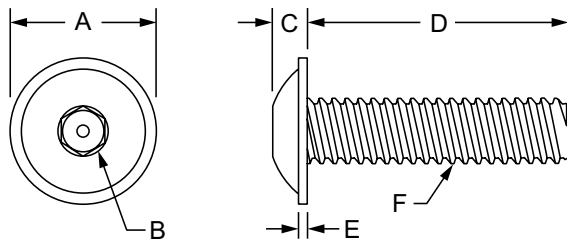

Button Head Socket Cap Screw (Continued)

Part No.	Series	Material	Finish	A	B	C	D (Length)	E (Thread)	Thread Length	Weight
19-8320	M	Steel	Bright Zinc	13.79mm	5.00mm	4.23mm	20.00mm	M8 x 1.25	Full Thread	.0092 kg
3819	M	Steel	Bright Zinc	13.79mm	5.00mm	4.23mm	25.00mm	M8 x 1.25	Full Thread	.0104 kg
11-8325	M	Steel	Black Zinc	13.79mm	5.00mm	4.23mm	25.00mm	M8 x 1.25	Full Thread	.0104 kg
13-8325	M	Steel	Blue Zinc	13.79mm	5.00mm	4.23mm	25.00mm	M8 x 1.25	Full Thread	.0104 kg
17-8325	M	Stainless-Steel	Stainless	13.79mm	5.00mm	4.23mm	25.00mm	M8 x 1.25	Full Thread	.0104 kg
19-8325	M	Steel	Bright Zinc	13.79mm	5.00mm	4.23mm	25.00mm	M8 x 1.25	Full Thread	.0104 kg
13-3943	M RT	Steel	Blue Zinc	14.00mm	8.00mm	6.60mm	30.00mm	M8 x 1.25	Full Thread	.0121 kg
13-3944	M RT	Steel	Blue Zinc	14.00mm	8.00mm	6.60mm	40.00mm	M8 x 1.25	Full Thread	.0154 kg
13-3945	M RT	Steel	Blue Zinc	14.00mm	8.00mm	6.60mm	45.00mm	M8 x 1.25	Full Thread	.0169 kg
13-3946	M RT	Steel	Blue Zinc	14.00mm	8.00mm	6.60mm	50.00mm	M8 x 1.25	Full Thread	.0187 kg
13-3947	M RT	Steel	Blue Zinc	14.00mm	8.00mm	6.60mm	60.00mm	M8 x 1.25	Full Thread	.0217 kg
13-3948	M RT	Steel	Blue Zinc	14.00mm	8.00mm	6.60mm	80.00mm	M8 x 1.25	Full Thread	.0263 kg

View page 3-177 for dimensional drawing

Flanged Button Head Socket Cap Screw

Part No.	Series	Material	Finish	A	B	C	D (Length)	E	F (Thread)	Thread Length	Weight
3390	F	Steel	Black Zinc	.560"	5/32	.132"	.375"	.046"	1/4-20	Full Thread	.007 lb
3601	F	Stainless-Steel	Stainless	.560"	5/32	.132"	.375"	.046"	1/4-20	Full Thread	.007 lb
3342	F	Steel	Black Zinc	.560"	5/32	.132"	.500"	.046"	1/4-20	Full Thread	.009 lb
3603	F	Stainless-Steel	Stainless	.560"	5/32	.132"	.500"	.046"	1/4-20	Full Thread	.008 lb
3066	F	Steel	Black Zinc	.560"	5/32	.132"	.750"	.046"	1/4-20	Full Thread	.011 lb
3604	F	Stainless-Steel	Stainless	.560"	5/32	.132"	.750"	.046"	1/4-20	Full Thread	.011 lb
3340	F	Steel	Black Zinc	.660"	3/16	.166"	.500"	.060"	5/16-18	Full Thread	.017 lb
3606	F	Stainless-Steel	Stainless	.660"	3/16	.166"	.500"	.060"	5/16-18	Full Thread	.016 lb
3330	F	Steel	Black Zinc	.660"	3/16	.166"	.687"	.060"	5/16-18	Full Thread	.019 lb
3607	F	Stainless-Steel	Stainless	.660"	3/16	.166"	.687"	.060"	5/16-18	Full Thread	.019 lb
13-6410	M	Steel	Blue Zinc	13.25mm	4.00mm	3.15mm	10.00mm	1.10mm	M6 x 1.0	Full Thread	.0034 kg
17-6410	M	Stainless-Steel	Stainless	13.25mm	4.06mm	3.15mm	10.00mm	1.10mm	M6 x 1.0	Full Thread	.0034 kg
13-6412	M	Steel	Blue Zinc	13.25mm	4.00mm	3.15mm	12.00mm	1.10mm	M6 x 1.0	Full Thread	.0038 kg
17-6412	M	Stainless-Steel	Stainless	13.25mm	4.06mm	3.15mm	12.00mm	1.10mm	M6 x 1.0	Full Thread	.0038 kg
13-6416	M	Steel	Blue Zinc	13.25mm	4.00mm	3.15mm	16.00mm	1.10mm	M6 x 1.0	Full Thread	.0044 kg
17-6416	M	Stainless-Steel	Stainless	13.25mm	4.06mm	3.15mm	16.00mm	1.10mm	M6 x 1.0	Full Thread	.0044 kg
13-8416	M	Steel	Blue Zinc	17.45mm	5.00mm	4.25mm	16.00mm	1.38mm	M8 x 1.25	Full Thread	.0090 kg
17-8416	M	Stainless-Steel	Stainless	17.45mm	5.00mm	4.25mm	16.00mm	1.38mm	M8 x 1.25	Full Thread	.0118 kg
13-8425	M	Steel	Blue Zinc	17.45mm	5.00mm	4.25mm	25.00mm	1.38mm	M8 x 1.25	Full Thread	.0090 kg
17-8425	M	Stainless-Steel	Stainless	17.45mm	5.00mm	4.25mm	25.00mm	1.38mm	M8 x 1.25	Full Thread	.0118 kg