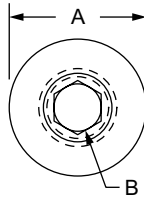

## Button Head Socket Cap Screw

Black Zinc/  
Black-Coated

Blue Zinc/  
Blue-Coated

Bright Zinc

Stainless Steel

Part No.	Series	Material	Finish	A	B	C	D (Length)	E (Thread)	Thread Length	Weight
3005	F	Steel	Black Zinc	.305"	3/32	.082"	.375"	8-32	Full Thread	.002 lb
3024	F	Steel	Black Zinc	.305"	3/32	.082"	.500"	8-32	Full Thread	.003 lb
3032	F	Steel	Black Zinc	.305"	3/32	.082"	.875"	8-32	Full Thread	.005 lb
3042	F	Steel	Black Zinc	.354	1/8	.096"	.375"	10-32	Full Thread	.040 lb
3694	F	Stainless-Steel	Stainless	.354"	1/8	.096"	.375"	10-32	Full Thread	.004 lb
3050	F	Steel	Black Zinc	.354"	1/8	.096"	.500"	10-32	Full Thread	.005 lb
3696	F	Stainless-Steel	Stainless	.354"	1/8	.096"	.500"	10-32	Full Thread	.005 lb
3051	F	Steel	Black Zinc	.354"	1/8	.096"	.625"	10-32	Full Thread	.005 lb
3698	F	Stainless-Steel	Stainless	.354"	1/8	.096"	.625"	10-32	Full Thread	.006 lb
3054	F	Steel	Black Zinc	.354"	1/8	.096"	.750"	10-32	Full Thread	.006 lb
3059	F	Steel	Black Zinc	.428"	5/32	.127"	.375"	1/4-20	Full Thread	.007 lb
3688	F	Stainless-Steel	Stainless	.428"	5/32	.127"	.375"	1/4-20	Full Thread	.007 lb
65-3059	F	Steel	Black Zinc	.428"	5/32	.127"	.375"	1/4-20	Full Thread	.007 lb
3061	F	Steel	Black Zinc	.428"	5/32	.127"	.500"	1/4-20	Full Thread	.008 lb
3690	F	Stainless-Steel	Stainless	.428"	5/32	.127"	.500"	1/4-20	Full Thread	.008 lb
65-3061	F	Steel	Black Zinc	.428"	5/32	.127"	.500"	1/4-20	Full Thread	.008 lb
3063	F	Steel	Black Zinc	.428"	5/32	.127"	.625"	1/4-20	Full Thread	.009 lb
3663	F	Stainless-Steel	Stainless	.428"	5/32	.127"	.625"	1/4-20	Full Thread	.009 lb
65-3063	F	Steel	Black Zinc	.428"	5/32	.127"	.625"	1/4-20	Full Thread	.010 lb
3065	F	Steel	Black Zinc	.428"	5/32	.127"	.750"	1/4-20	Full Thread	.011 lb
3692	F	Stainless-Steel	Stainless	.428"	5/32	.127"	.750"	1/4-20	Full Thread	.010 lb
65-3065	F	Steel	Black Zinc	.428"	5/32	.127"	.750"	1/4-20	Full Thread	.011 lb
3104	F	Steel	Black Zinc	.537"	3/16	.159"	.500"	5/16-18	Full Thread	.014 lb
3609	F	Stainless-Steel	Stainless	.537"	3/16	.159"	.500"	5/16-18	Full Thread	.014 lb
3940	F RT	Steel	Bright Zinc	.537"	3/16	.159"	.500"	5/16-18	Full Thread	.018 lb
65-3104	F	Steel	Black Zinc	.537"	3/16	.159"	.500"	5/16-18	Full Thread	.014 lb
3111	F	Steel	Black Zinc	.537"	3/16	.159"	.625"	5/16-18	Full Thread	.020 lb
3611	F	Stainless-Steel	Stainless	.537"	3/16	.159"	.625"	5/16-18	Full Thread	.017 lb
65-3111	F	Steel	Black Zinc	.537"	3/16	.159"	.625"	5/16-18	Full Thread	.016 lb
3114	F	Steel	Black Zinc	.537"	3/16	.159"	.750"	5/16-18	Full Thread	.019 lb
3614	F	Stainless-Steel	Stainless	.537"	3/16	.159"	.750"	5/16-18	Full Thread	.019 lb
3941	F RT	Steel	Bright Zinc	.537"	3/16	.159"	.750"	5/16-18	Full Thread	.028 lb
65-3114	F	Steel	Black Zinc	.537"	3/16	.159"	.750"	5/16-18	Full Thread	.018 lb
3117	F	Steel	Black Zinc	.537"	3/16	.159"	.875"	5/16-18	Full Thread	.020 lb
3617	F	Stainless-Steel	Stainless	.537"	3/16	.159"	.875"	5/16-18	Full Thread	.021 lb
3118	F	Steel	Black Zinc	.537"	3/16	.159"	1.000"	5/16-18	Full Thread	.022 lb
3621	F	Stainless-Steel	Stainless	.537"	3/16	.159"	1.000"	5/16-18	Full Thread	.023 lb
3942	F RT	Steel	Bright Zinc	.537"	3/16	.159"	1.000"	5/16-18	Full Thread	.023 lb
65-3118	F	Steel	Black Zinc	.537"	3/16	.159"	1.000"	5/16-18	Full Thread	.022 lb
3943	F RT	Steel	Bright Zinc	.537"	3/16	.159"	1.250"	5/16-18	Full Thread	.027 lb
3944	F RT	Steel	Bright Zinc	.537"	3/16	.159"	1.500"	5/16-18	Full Thread	.031 lb
3945	F RT	Steel	Bright Zinc	.537"	3/16	.159"	1.750"	5/16-18	Full Thread	.035 lb
3946	F RT	Steel	Bright Zinc	.537"	3/16	.159"	2.000"	5/16-18	Full Thread	.034 lb
3947	F RT	Steel	Bright Zinc	.537"	3/16	.159"	2.250"	5/16-18	Full Thread	.044 lb
3948	F RT	Steel	Bright Zinc	.537"	3/16	.159"	3.500"	5/16-18	Full Thread	.065 lb