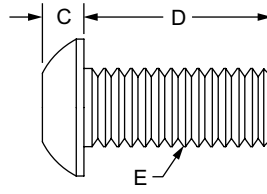

## Button Head Socket Cap Screw

Black Zinc/  
Black-Coated

Blue Zinc/  
Blue-Coated

Bright Zinc

Stainless Steel

Part No.	Series	Material	Finish	A	B	C	D (Length)	E (Thread)	Thread Length	Weight
3005	F	Steel	Black Zinc	.305"	3/32	.082"	.375"	8-32	Full Thread	.002 lb
3024	F	Steel	Black Zinc	.305"	3/32	.082"	.500"	8-32	Full Thread	.003 lb
3032	F	Steel	Black Zinc	.305"	3/32	.082"	.875"	8-32	Full Thread	.005 lb
3042	F	Steel	Black Zinc	.354	1/8	.096"	.375"	10-32	Full Thread	.040 lb
3694	F	Stainless-Steel	Stainless	.354"	1/8	.096"	.375"	10-32	Full Thread	.004 lb
3050	F	Steel	Black Zinc	.354"	1/8	.096"	.500"	10-32	Full Thread	.005 lb
3696	F	Stainless-Steel	Stainless	.354"	1/8	.096"	.500"	10-32	Full Thread	.005 lb
3051	F	Steel	Black Zinc	.354"	1/8	.096"	.625"	10-32	Full Thread	.005 lb
3698	F	Stainless-Steel	Stainless	.354"	1/8	.096"	.625"	10-32	Full Thread	.006 lb
3054	F	Steel	Black Zinc	.354"	1/8	.096"	.750"	10-32	Full Thread	.006 lb
3059	F	Steel	Black Zinc	.428"	5/32	.127"	.375"	1/4-20	Full Thread	.007 lb
3688	F	Stainless-Steel	Stainless	.428"	5/32	.127"	.375"	1/4-20	Full Thread	.007 lb
65-3059	F	Steel	Black Zinc	.428"	5/32	.127"	.375"	1/4-20	Full Thread	.007 lb
3061	F	Steel	Black Zinc	.428"	5/32	.127"	.500"	1/4-20	Full Thread	.008 lb
3690	F	Stainless-Steel	Stainless	.428"	5/32	.127"	.500"	1/4-20	Full Thread	.008 lb
65-3061	F	Steel	Black Zinc	.428"	5/32	.127"	.500"	1/4-20	Full Thread	.008 lb
3063	F	Steel	Black Zinc	.428"	5/32	.127"	.625"	1/4-20	Full Thread	.009 lb
3663	F	Stainless-Steel	Stainless	.428"	5/32	.127"	.625"	1/4-20	Full Thread	.009 lb
65-3063	F	Steel	Black Zinc	.428"	5/32	.127"	.625"	1/4-20	Full Thread	.010 lb
3065	F	Steel	Black Zinc	.428"	5/32	.127"	.750"	1/4-20	Full Thread	.011 lb
3692	F	Stainless-Steel	Stainless	.428"	5/32	.127"	.750"	1/4-20	Full Thread	.010 lb
65-3065	F	Steel	Black Zinc	.428"	5/32	.127"	.750"	1/4-20	Full Thread	.011 lb
3104	F	Steel	Black Zinc	.537"	3/16	.159"	.500"	5/16-18	Full Thread	.014 lb
3609	F	Stainless-Steel	Stainless	.537"	3/16	.159"	.500"	5/16-18	Full Thread	.014 lb
3940	F RT	Steel	Bright Zinc	.537"	3/16	.159"	.500"	5/16-18	Full Thread	.018 lb
65-3104	F	Steel	Black Zinc	.537"	3/16	.159"	.500"	5/16-18	Full Thread	.014 lb
3111	F	Steel	Black Zinc	.537"	3/16	.159"	.625"	5/16-18	Full Thread	.020 lb
3611	F	Stainless-Steel	Stainless	.537"	3/16	.159"	.625"	5/16-18	Full Thread	.017 lb
65-3111	F	Steel	Black Zinc	.537"	3/16	.159"	.625"	5/16-18	Full Thread	.016 lb
3114	F	Steel	Black Zinc	.537"	3/16	.159"	.750"	5/16-18	Full Thread	.019 lb
3614	F	Stainless-Steel	Stainless	.537"	3/16	.159"	.750"	5/16-18	Full Thread	.019 lb
3941	F RT	Steel	Bright Zinc	.537"	3/16	.159"	.750"	5/16-18	Full Thread	.028 lb
65-3114	F	Steel	Black Zinc	.537"	3/16	.159"	.750"	5/16-18	Full Thread	.018 lb
3117	F	Steel	Black Zinc	.537"	3/16	.159"	.875"	5/16-18	Full Thread	.020 lb
3617	F	Stainless-Steel	Stainless	.537"	3/16	.159"	.875"	5/16-18	Full Thread	.021 lb
3118	F	Steel	Black Zinc	.537"	3/16	.159"	1.000"	5/16-18	Full Thread	.022 lb
3621	F	Stainless-Steel	Stainless	.537"	3/16	.159"	1.000"	5/16-18	Full Thread	.023 lb
3942	F RT	Steel	Bright Zinc	.537"	3/16	.159"	1.000"	5/16-18	Full Thread	.023 lb
65-3118	F	Steel	Black Zinc	.537"	3/16	.159"	1.000"	5/16-18	Full Thread	.022 lb
3943	F RT	Steel	Bright Zinc	.537"	3/16	.159"	1.250"	5/16-18	Full Thread	.027 lb
3944	F RT	Steel	Bright Zinc	.537"	3/16	.159"	1.500"	5/16-18	Full Thread	.031 lb
3945	F RT	Steel	Bright Zinc	.537"	3/16	.159"	1.750"	5/16-18	Full Thread	.035 lb
3946	F RT	Steel	Bright Zinc	.537"	3/16	.159"	2.000"	5/16-18	Full Thread	.034 lb
3947	F RT	Steel	Bright Zinc	.537"	3/16	.159"	2.250"	5/16-18	Full Thread	.044 lb
3948	F RT	Steel	Bright Zinc	.537"	3/16	.159"	3.500"	5/16-18	Full Thread	.065 lb