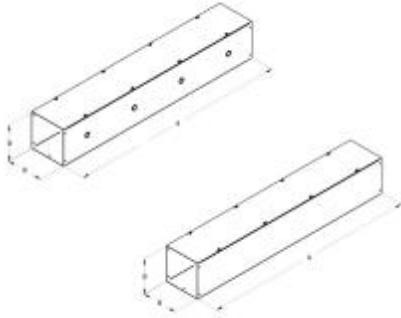

Quality Products. Service Excellence.

Type 1 Lay In Screw Cover Wireway CWSC Series

Painted Steel

		Knock					
Length	Outs	2.5 x 2.5	4 x 4	6 x 6	8 x 8	10 x 10	12 x 12
12.00	w/KO	CWSC212	CWSC412	CWSC612	CWSC812	-	CWSC1212
18.00	w/KO	-	-	-	-	-	-
24.00	w/KO	CWSC224	CWSC424	CWSC624	CWSC824	-	CWSC1224
36.00	w/KO	CWSC236	CWSC436	CWSC636	CWSC836	-	CWSC1236
48.00	w/KO	CWSC248	CWSC448	CWSC648	CWSC848	-	CWSC1248
60.00	w/KO	CWSC260	CWSC460	CWSC660	CWSC860	-	CWSC1260
72.00	w/KO	-	CWSC472	CWSC672	-	-	-
96.00	w/KO	-	-	-	-	-	-
120.00	w/KO	CWSC2120	CWSC4120	CWSC6120	CWSC8120	-	-
12.00	No KO	CWSC212NK	CWSC412NK	CWSC612NK	CWSC812NK	CWSC1012NK	CWSC1212NK
18.00	No KO	-	CWSC418NK	CWSC618NK	CWSC818NK	-	-
24.00	No KO	CWSC224NK	CWSC424NK	CWSC624NK	CWSC824NK	CWSC1024NK	CWSC1224NK
36.00	No KO	CWSC236NK	CWSC436NK	CWSC636NK	CWSC836NK	CWSC1036NK	CWSC1236NK
48.00	No KO	CWSC248NK	CWSC448NK	CWSC648NK	CWSC848NK	CWSC1048NK	CWSC1248NK
60.00	No KO	CWSC260NK	CWSC460NK	CWSC660NK	CWSC860NK	CWSC1060NK	CWSC1260NK
72.00	No KO	-	CWSC472NK	CWSC672NK	CWSC872NK	CWSC1072NK	CWSC1272NK
96.00	No KO	-	-	-	-	CWSC1096NK	CWSC1296NK
120.00	No KO	CWSC2120NK	CWSC4120NK	CWSC6120NK	CWSC8120NK	CWSC10120NK	CWSC12120NK