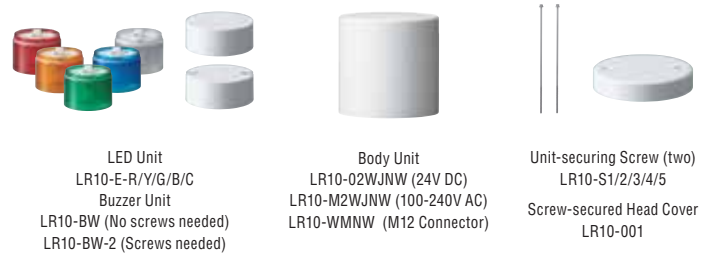

Optional Parts