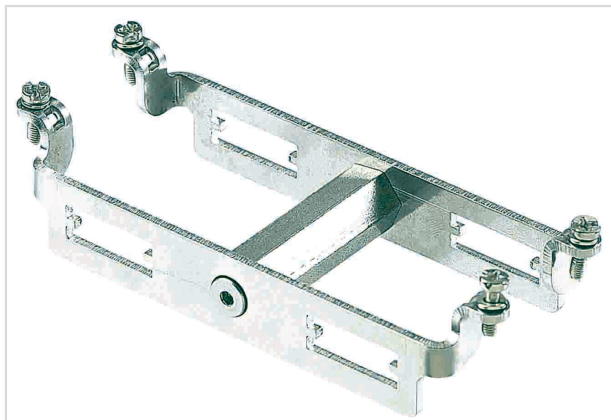

Han 2HC-Halterung (650A)

Image is for illustration purposes only. Please refer to product description.

Part number	09 11 000 9972
Specification	Han 2HC-Halterung (650A)
HARTING eCatalogue	https://b2b.harting.com/09110009972

Identification

Category	Accessories
Series of hoods/housings	Han [®] HPR
Type of accessory	Frame
Description of the accessory	for male inserts for female inserts 2x Han [®] HC Modular 650

Version

Size	24 B
------	------

Technical characteristics

Tightening torque	0.5 Nm Fixing screws M3 1.5 Nm Cross-tying screws
-------------------	--

Material properties

Material (accessories)	Metal
RoHS	compliant
ELV status	compliant
China RoHS	e
REACH Annex XVII substances	No
REACH ANNEX XIV substances	No
REACH SVHC substances	No