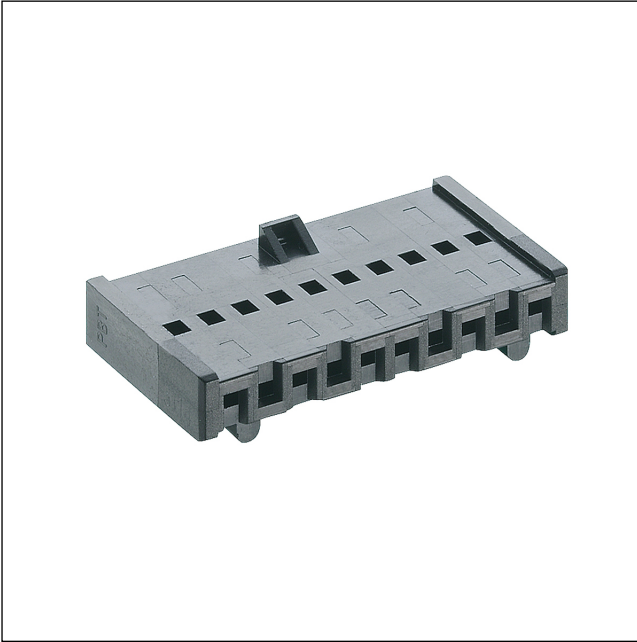

31

3114

Minimodul™ connectors, pitch 2.5 mm

Empty Minimodul™ housing for reception of crimp contacts, for indirect mating

Approvals:

31

3114

- *a 2 pole version
- *b shape for even pole numbers above 2-pole

Environmental conditions

Temperature range -25 °C/+100 °C

Materials

Insulating body PBT, V-0 according to UL94

Mechanical data

Further data see suitable crimp contact

Electrical data (at T_{amb} 20 °C)

Rated current 5.0 A (T_{amb} 30 °C) (UL AWG 22–20)
2.5 A (T_{amb} 70 °C) (UL AWG 26–24)

Rated voltage 125 V AC (UL 120 V AC) (every chamber equipped)
250 V AC (every other chamber equipped)

Material group IIIa (CTI = 250)¹

Overvoltage category II (1,5 kV)¹

Creepage distance 1.5 mm (every chamber equipped)
4.0 mm (every other chamber equipped)

Clearance 1.5 mm (every chamber equipped)
4.0 mm (every other chamber equipped)

Insulation resistance > 1 GΩ

Further data see suitable crimp contact

¹ according to DIN VDE 0110/IEC 60664

Associated products